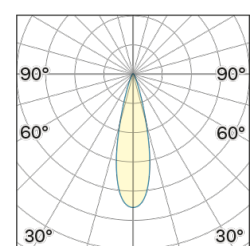

Lightning Type: direct

Light Distribution: Symmetric

COLOR

● 35, Nichel opaco

Lens 24°

* built-in driver

Discover
Souvlaki