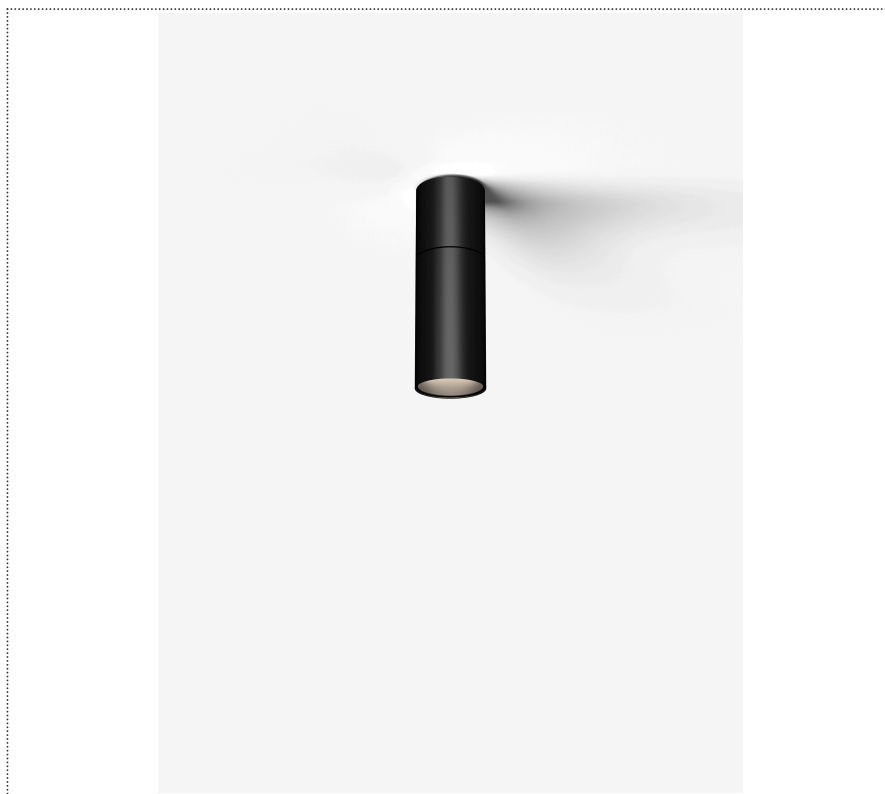

SOUVLAKI STANDALONE

FARETTO A PLAFONE ORIENTABILE Ø 50MM CON DRIVER INTEGRATO

1SVH4 002 35 ZL0

GENERAL

Ceiling

Surface

IP20

Lumen: 800

Interior

Lens Beam: 24°

LED

MID POWER LED

2.700 K

CRI 90

220- 240V 50Hz

Macadam step 2

LED Life L80 B50 > 55.400 h

Classe Energetica: F

ELECTRICAL

220- 240V 50Hz

9,5 W

Classe 1

Driver included

OPTICAL | PHOTOMETRIC

Lighting Type: direct

Light Distribution: Symmetric

COLOR

● 35, Nichel opaco