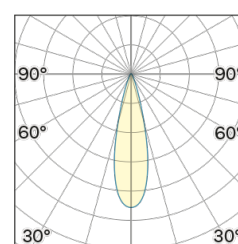

Lighting Type: direct

Light Distribution: Symmetric

COLOR

● 35, Nichel opaco

Lens 24°

* built-in driver

Discover
Souvlaki