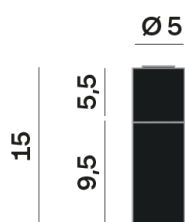

Interior

Lens Beam: 24°

LED

MID POWER LED

2.700 K

CRI 90

220- 240V 50Hz

Macadam step 2

LED Life L80 B50 > 55.400 h

Classe Energetica: F

ELECTRICAL

220- 240V 50Hz

9,5 W

Classe 1

Driver included

OPTICAL | PHOTOMETRIC

Lighting Type: direct

Light Distribution: Symmetric

COLOR

● 35, Nichel opaco

Lens 24°

* built-in driver

Discover
Souvlaki