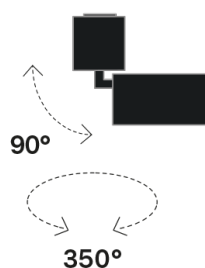

Lighting Type: direct

Light Distribution: Symmetric

COLOR

● 35, Nichel opaco

Lens 24°

* built-in driver

Discover
Souvlaki