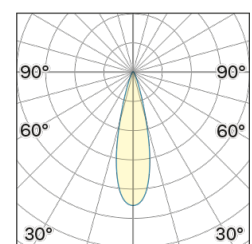

Lighting Type: direct

Light Distribution: Symmetric

COLOR

● 34, Oro opaco

Lens 24°

* built-in driver

Discover

Souvlaki