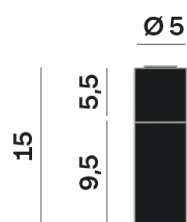

COLOR

● 32, Canna di fucile

Lens 24°

* built-in driver

Discover
Souvlaki