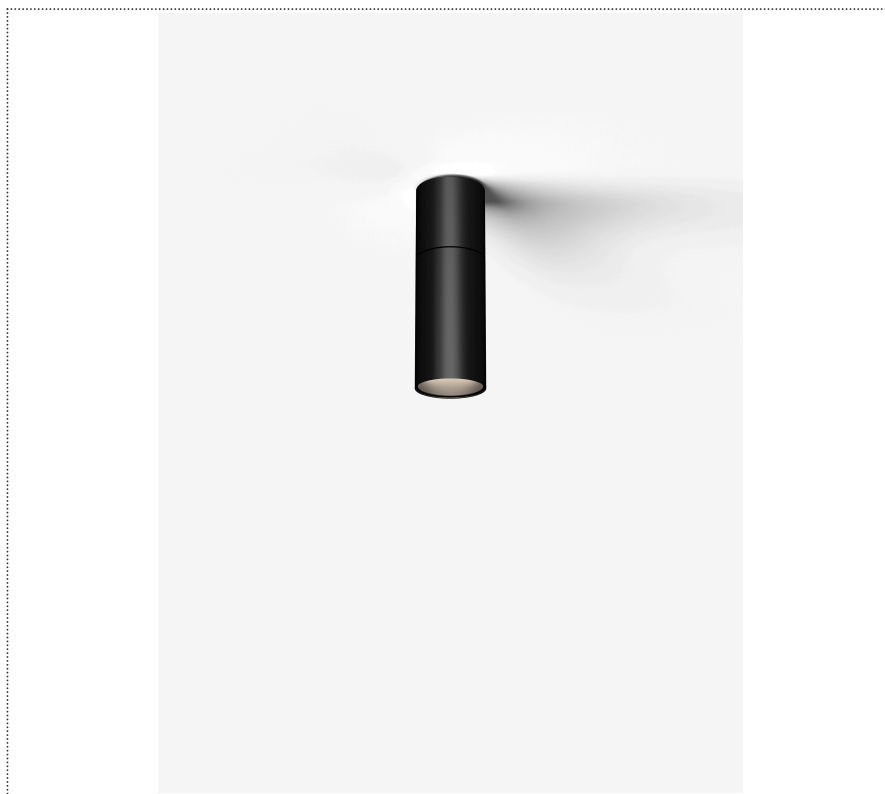

SOUVLAKI STANDALONE

FARETTO A PLAFONE ORIENTABILE Ø 50MM CON DRIVER INTEGRATO

1SVH4 002 32 ZL0

GENERAL

Ceiling

Surface

IP20

Lumen: 800

Interior

Lens Beam: 24°

LED

MID POWER LED

2.700 K

CRI 90

220- 240V 50Hz

Macadam step 2

LED Life L80 B50 > 55.400 h

Classe Energetica: F

ELECTRICAL

220- 240V 50Hz

9,5 W

Classe 1

Driver included

OPTICAL | PHOTOMETRIC

Lighting Type: direct

Light Distribution: Symmetric

COLOR

● 32, Canna di fucile