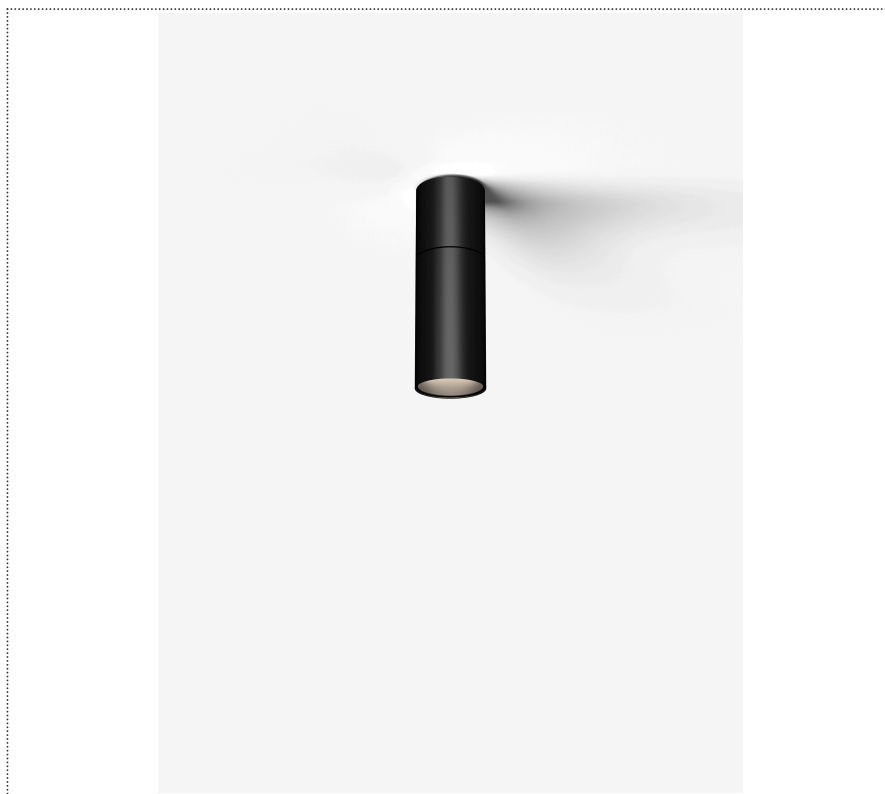

SOUVLAKI STANDALONE

FARETTO A PLAFONE ORIENTABILE Ø 50MM CON DRIVER INTEGRATO

1SVH4 002 27 ZL1

GENERAL

Ceiling

Surface

IP20

Lumen: 828

Interior

Lens Beam: 24°

LED

MID POWER LED

3.000 K

CRI 90

220- 240V 50Hz

Macadam step 2

LED Life L80 B50 > 55.400 h

Classe Energetica: F

ELECTRICAL

220- 240V 50Hz

9,5 W

Classe 1

Driver included

OPTICAL | PHOTOMETRIC

Lighting Type: direct

Light Distribution: Symmetric

COLOR

● 27, Rame opaco