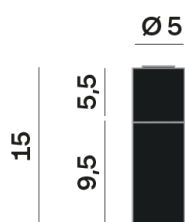

## LED

MID POWER LED

3.000 K

CRI 90

220- 240V 50Hz

Macadam step 2

LED Life L80 B50 > 55.400 h

Classe Energetica: F

## OPTICAL | PHOTOMETRIC

Lighting Type: direct

Light Distribution: Symmetric

## COLOR

● 27, Rame opaco

Lens 24°

\* built-in driver

Discover  
Souvlaki