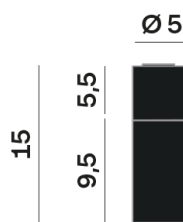

## LED

MID POWER LED

2.700 K

CRI 90

220- 240V 50Hz

Macadam step 2

LED Life L80 B50 > 55.400 h

Classe Energetica: F

## OPTICAL | PHOTOMETRIC

Lighting Type: direct

Light Distribution: Symmetric

## COLOR

● 27, Rame opaco

Lens 24°

\* built-in driver

Discover  
Souvlaki