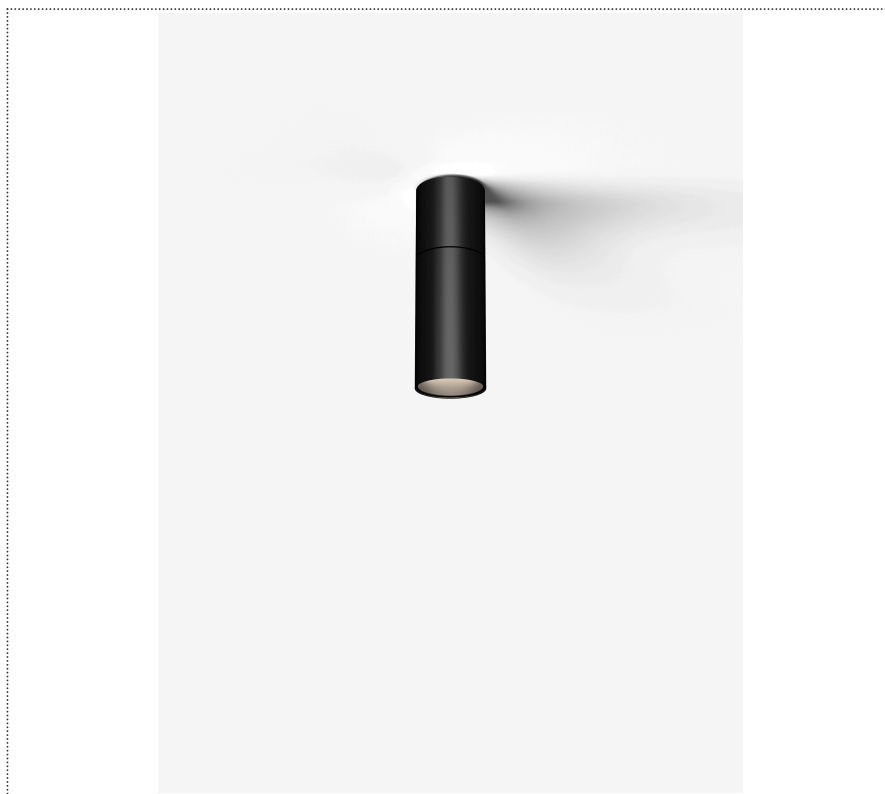

SOUVLAKI STANDALONE

FARETTO A PLAFONE ORIENTABILE Ø 50MM CON DRIVER INTEGRATO

1SVH4 002 27 ZL0

GENERAL

Ceiling

Surface

IP20

Lumen: 800

Interior

Lens Beam: 24°

LED

MID POWER LED

2.700 K

CRI 90

220- 240V 50Hz

Macadam step 2

LED Life L80 B50 > 55.400 h

Classe Energetica: F

ELECTRICAL

220- 240V 50Hz

9,5 W

Classe 1

Driver included

OPTICAL | PHOTOMETRIC

Lighting Type: direct

Light Distribution: Symmetric

COLOR

● 27, Rame opaco