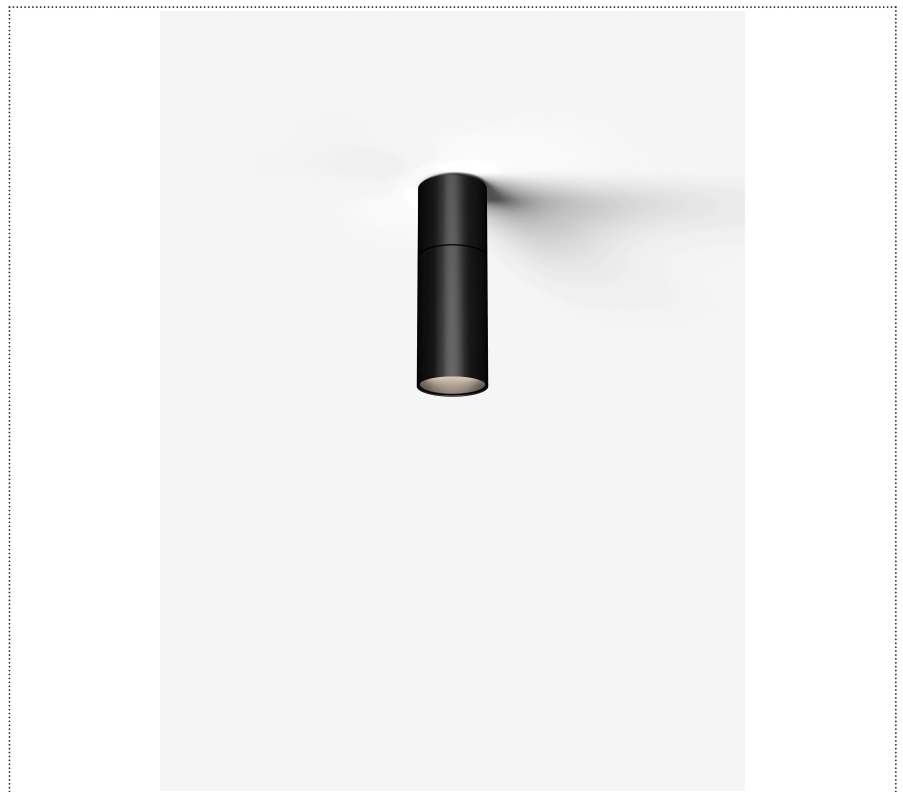

SOUVLAKI STANDALONE

FARETTO A PLAFONE ORIENTABILE Ø 50MM CON DRIVER INTEGRATO

1SVH4 002 26 ZL1

GENERAL

Ceiling

Surface

IP20

Lumen: 828

Interior

Lens Beam: 24°

LED

MID POWER LED

3.000 K

CRI 90

220- 240V 50Hz

Macadam step 2

LED Life L80 B50 > 55.400 h

Classe Energetica: F

ELECTRICAL

220- 240V 50Hz

9,5 W

Classe 1

Driver included

OPTICAL | PHOTOMETRIC

Lighting Type: direct

Light Distribution: Symmetric

COLOR

● 26, Bronzo opaco