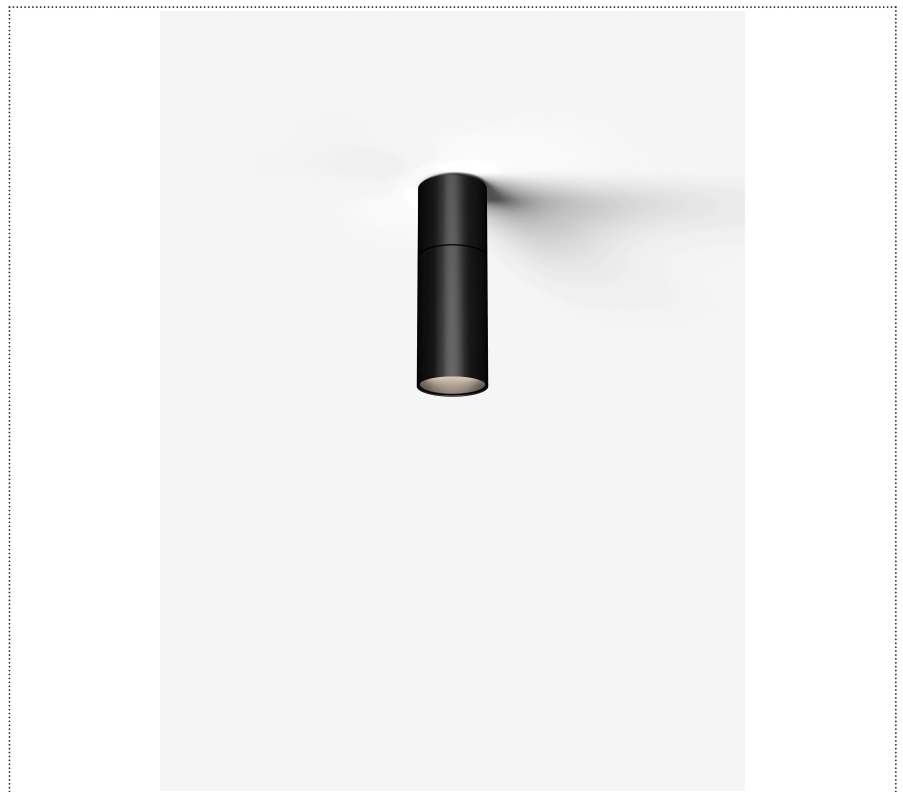

SOUVLAKI STANDALONE

FARETTO A PLAFONE ORIENTABILE Ø 50MM CON DRIVER INTEGRATO

1SVH4 002 26 ZL0

GENERAL

Ceiling

Surface

IP20

Lumen: 800

Interior

Lens Beam: 24°

LED

MID POWER LED

2.700 K

CRI 90

220- 240V 50Hz

Macadam step 2

LED Life L80 B50 > 55.400 h

Classe Energetica: F

ELECTRICAL

220- 240V 50Hz

9,5 W

Classe 1

Driver included

OPTICAL | PHOTOMETRIC

Lighting Type: direct

Light Distribution: Symmetric

COLOR

● 26, Bronzo opaco