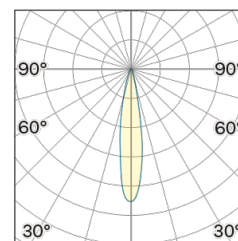

COLOR

● 62, Nero (opaco)

Lens 18°

* built-in driver

Discover
Souvlaki