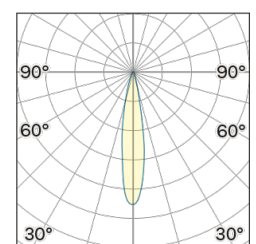

Lighting Type: direct

Light Distribution: Symmetric

COLOR

● 35, Nichel opaco

Lens 18°

* built-in driver

Discover

Souvlaki