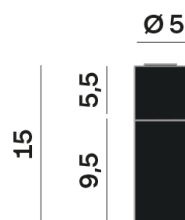

Interior

Lens Beam: 18°

LED

MID POWER LED

3.000 K

CRI 90

220- 240V 50Hz

Macadam step 2

LED Life L80 B50 > 55.400 h

Classe Energetica: F

ELECTRICAL

220- 240V 50Hz

9,5 W

Classe 1

Driver included

OPTICAL | PHOTOMETRIC

Lighting Type: direct

Light Distribution: Symmetric

COLOR

● 35, Nichel opaco

Lens 18°

* built-in driver

Discover

Souvlaki