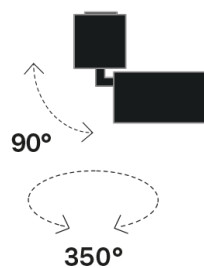

Interior

Lens Beam: 18°

LED

MID POWER LED

3.000 K

CRI 90

220- 240V 50Hz

Macadam step 2

Lighting Type: direct

Light Distribution: Symmetric

COLOR

● 35, Nichel opaco

Lens 18°

* built-in driver

Discover

Souvlaki