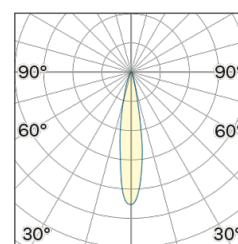

Lighting Type: direct

Light Distribution: Symmetric

COLOR

● 26, Bronzo opaco

Lens 18°

* built-in driver

Discover
Souvlaki