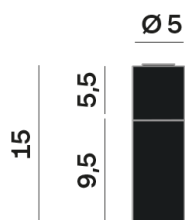

Interior

Lens Beam: 18°

LED

MID POWER LED

2.700 K

CRI 90

220- 240V 50Hz

Macadam step 2

LED Life L80 B50 > 55.400 h

Classe Energetica: F

ELECTRICAL

220- 240V 50Hz

9,5 W

Classe 1

Driver included

OPTICAL | PHOTOMETRIC

Lighting Type: direct

Light Distribution: Symmetric

COLOR

● 26, Bronzo opaco

Lens 18°

* built-in driver

Discover
Souvlaki