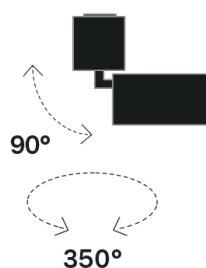

Lighting Type: direct

Light Distribution: Symmetric

COLOR

● 26, Bronzo opaco

Lens 18°

* built-in driver

Discover
Souvlaki