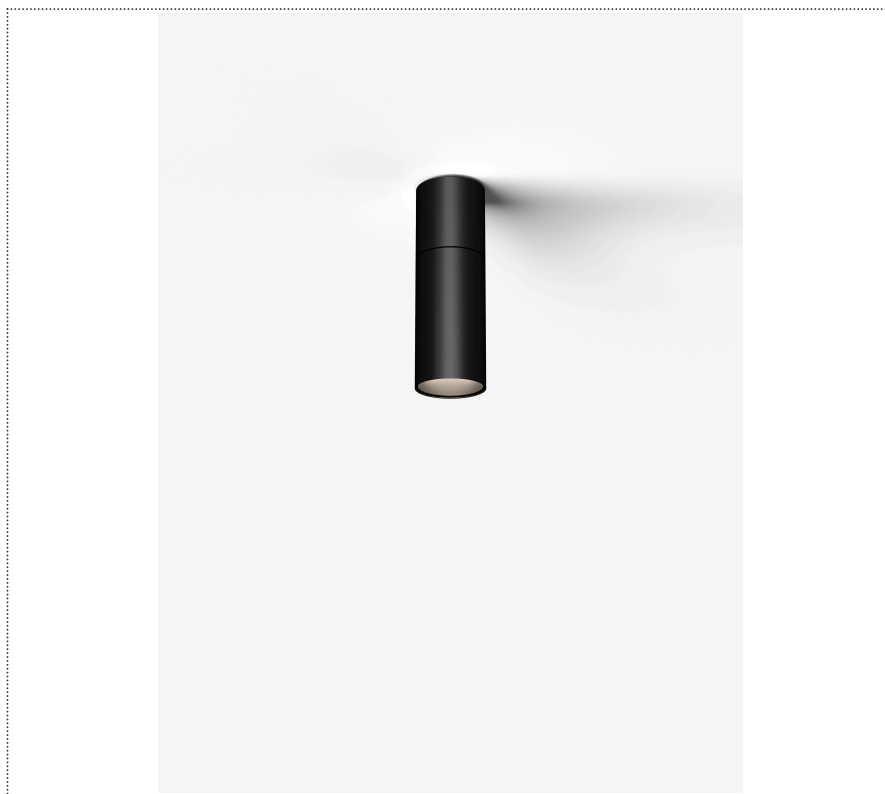

SOUVLAKI STANDALONE

FARETTO A PLAFONE ORIENTABILE Ø 50MM CON DRIVER INTEGRATO

1SVH4 001 26 ZL0

GENERAL

Ceiling

Surface

IP20

Lumen: 760

Interior

Lens Beam: 18°

LED

MID POWER LED

2.700 K

CRI 90

220- 240V 50Hz

Macadam step 2

LED Life L80 B50 > 55.400 h

Classe Energetica: F

ELECTRICAL

220- 240V 50Hz

9,5 W

Classe 1

Driver included

OPTICAL | PHOTOMETRIC

Lighting Type: direct

Light Distribution: Symmetric

COLOR

● 26, Bronzo opaco