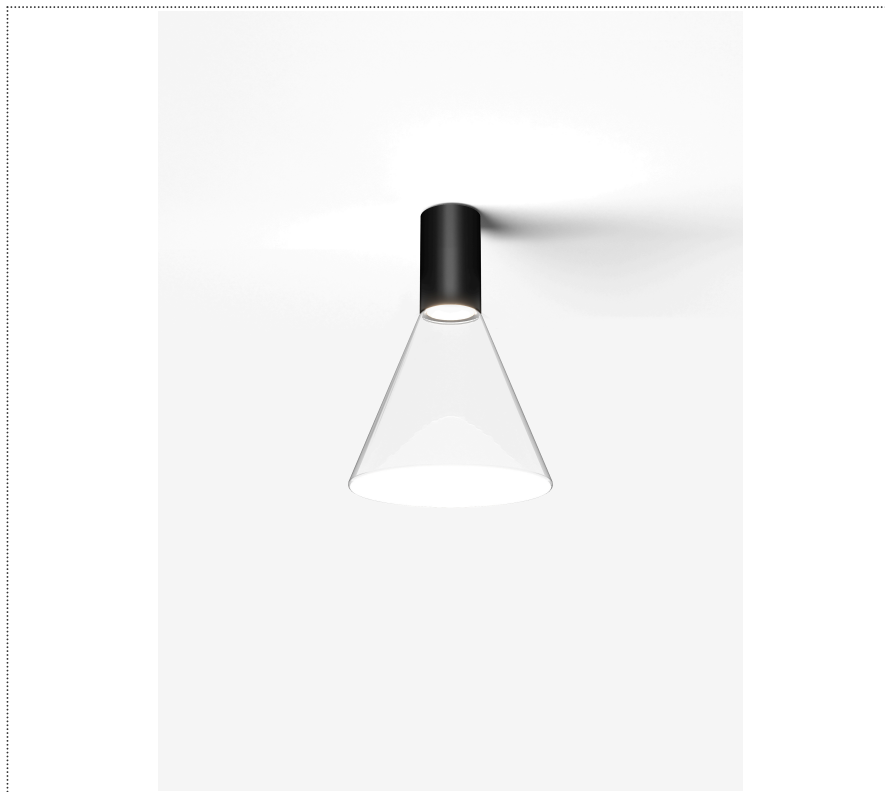

SOUVLAKI STANDALONE

FARETTO A PLAFONE CON DIFFUSORE IN VETRO

1SVH1 002 63 0L1

GENERAL

Ceiling

Surface

IP20

Lumen: 886

Interior

Glass: Glass conical

LED

MID POWER LED

3.000 K

CRI 90

300 mA SELV60

Macadam step 2

LED Life L80 B50 > 55.400 h

Classe Energetica: F

ELECTRICAL

300 mA SELV60

10,8 W

Classe 3

Driver not included