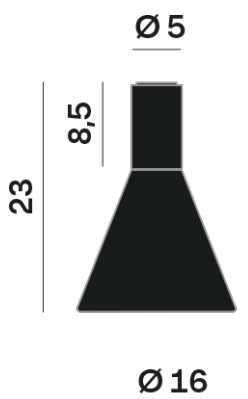

## OPTICAL | PHOTOMETRIC

Lightning Type: Indirect

Light Distribution: Symmetric

## COLOR

63, Bianco (opaco)

Discover  
Souvlaki

Conical