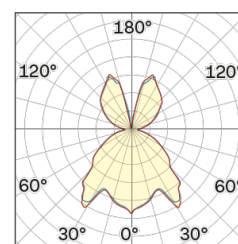

COLOR

63, Bianco (opaco)

Discover
Souvlaki

Conical