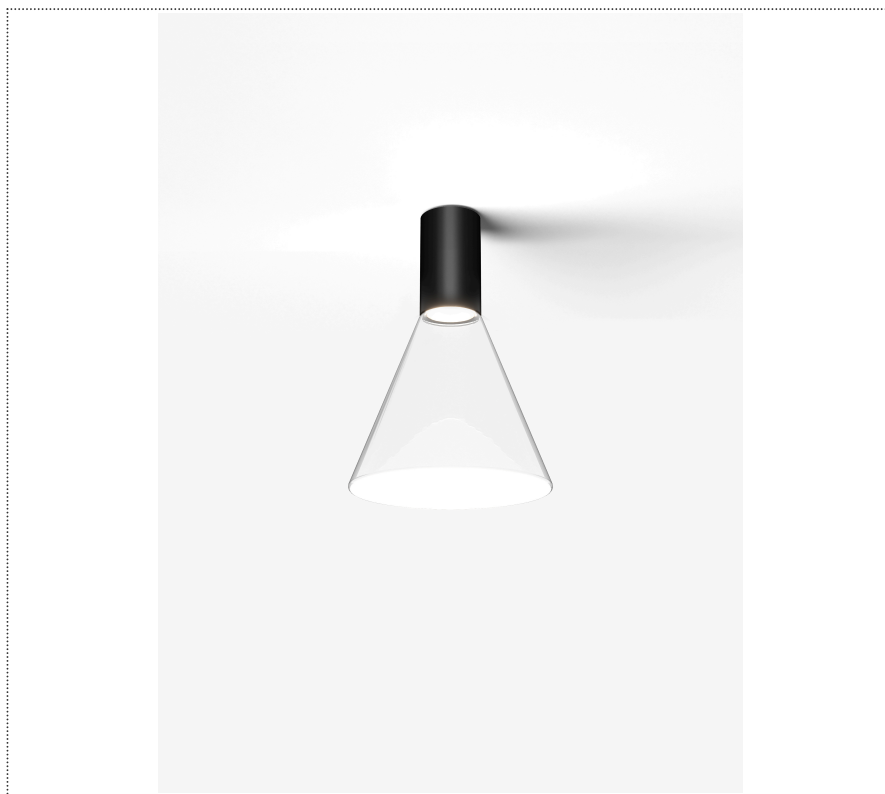

SOUVLAKI STANDALONE

FARETTO A PLAFONE CON DIFFUSORE IN VETRO

1SVH1 002 62 0L0

GENERAL

Ceiling

Surface

IP20

Lumen: 858

Interior

Glass: Glass conical

LED

MID POWER LED

2.700 K

CRI 90

300 mA SELV60

Macadam step 2

LED Life L80 B50 > 55.400 h

Classe Energetica: F

ELECTRICAL

300 mA SELV60

10,8 W

Classe 3

Driver not included