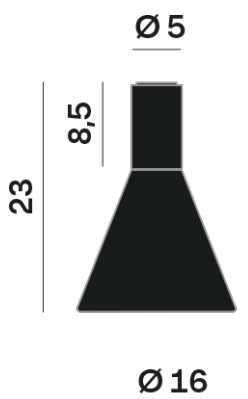

COLOR

● 62, Nero (opaco)

Discover
Souvlaki

Conical