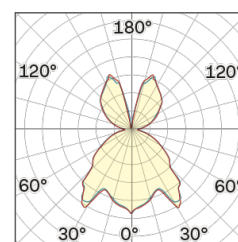

COLOR

● 62, Nero (opaco)

Discover
Souvlaki

Conical