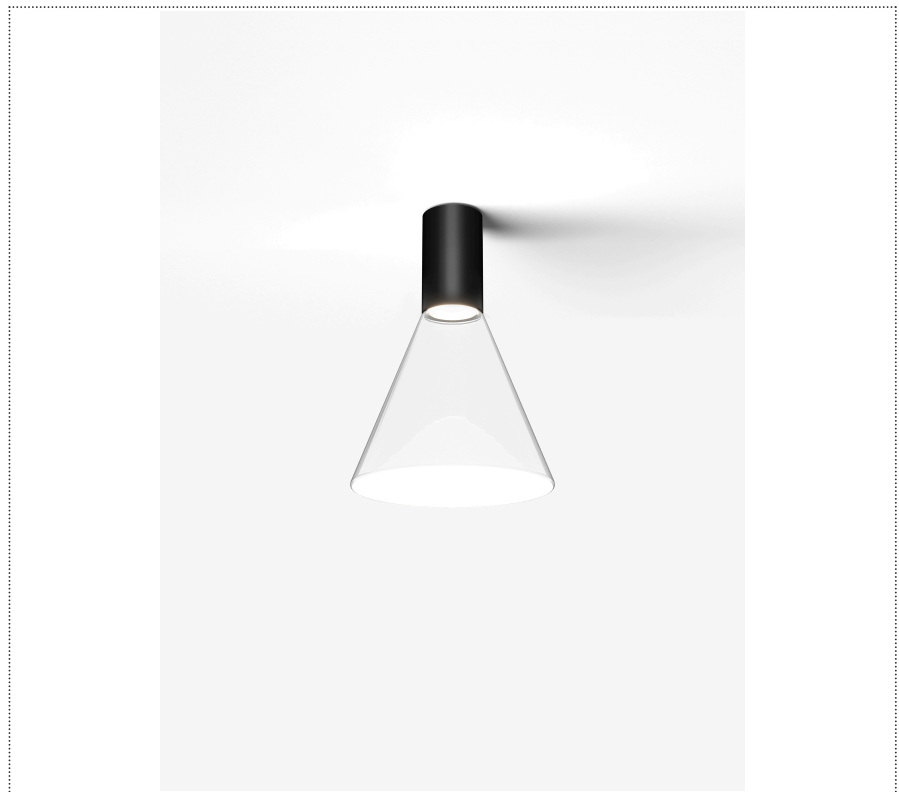

SOUVLAKI STANDALONE

FARETTO A PLAFONE CON DIFFUSORE IN VETRO

1SVH1 002 26 0L1

GENERAL

Ceiling

Surface

IP20

Lumen: 886

Interior

Glass: Glass conical

LED

MID POWER LED

3.000 K

CRI 90

300 mA SELV60

Macadam step 2

LED Life L80 B50 > 55.400 h

Classe Energetica: F

ELECTRICAL

300 mA SELV60

10,8 W

Classe 3

Driver not included