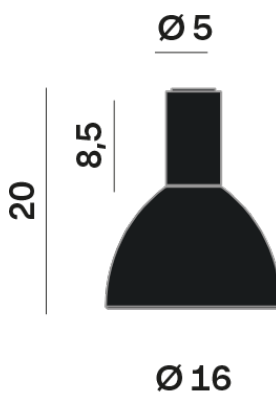

Interior

Glass: Glass semispherical

LED

MID POWER LED

2.700 K

CRI 90

300 mA SELV60

Macadam step 2

Lightning Type: Indirect

Light Distribution: Symmetric

COLOR

63, Bianco (opaco)

Discover
Souvlaki

Semispherical