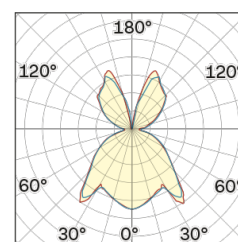

Lightning Type: Indirect

Light Distribution: Symmetric

COLOR

63, Bianco (opaco)

Discover
Souvlaki

Semispherical