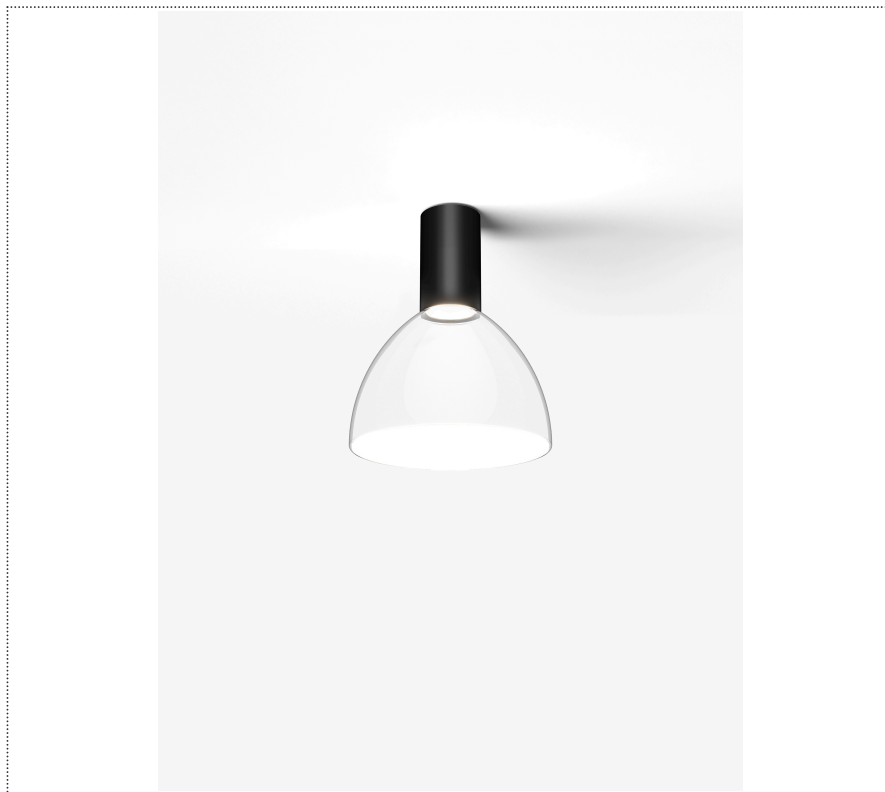

SOUVLAKI STANDALONE

FARETTO A PLAFONE CON DIFFUSORE IN VETRO

1SVH1 001 63 0L0

GENERAL

Ceiling

Surface

IP20

Lumen: 842

Interior

Glass: Glass semispherical

LED

MID POWER LED

2.700 K

CRI 90

300 mA SELV60

Macadam step 2

LED Life L80 B50 > 55.400 h

Classe Energetica: F

ELECTRICAL

300 mA SELV60

10,8 W

Classe 3

Driver not included