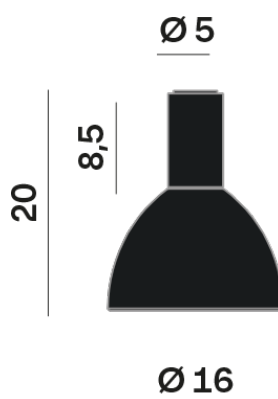

## OPTICAL | PHOTOMETRIC

Lightning Type: Indirect

Light Distribution: Symmetric

## COLOR

● 62, Nero (opaco)

Discover  
Souvlaki

Semispherical