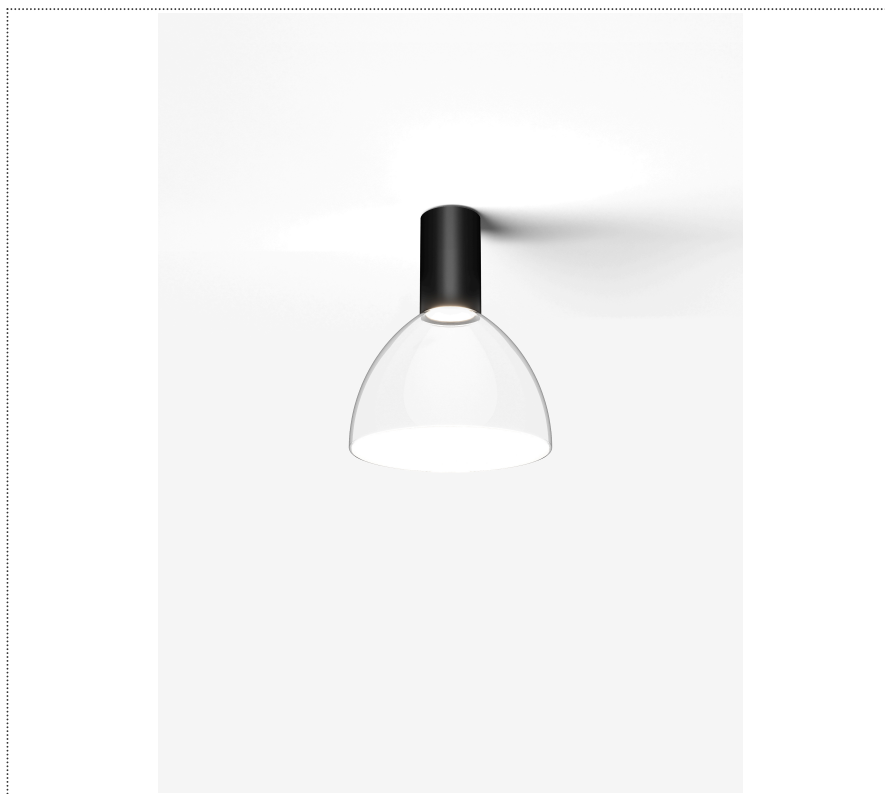

SOUVLAKI STANDALONE

FARETTO A PLAFONE CON DIFFUSORE IN VETRO

1SVH1 001 62 0L0

GENERAL

Ceiling

Surface

IP20

Lumen: 842

Interior

Glass: Glass semispherical

LED

MID POWER LED

2.700 K

CRI 90

300 mA SELV60

Macadam step 2

LED Life L80 B50 > 55.400 h

Classe Energetica: F

ELECTRICAL

300 mA SELV60

10,8 W

Classe 3

Driver not included