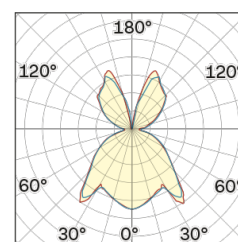

COLOR

● 62, Nero (opaco)

Discover
Souvlaki

Semispherical