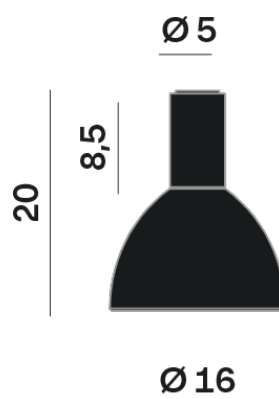

Interior

Glass: Glass semispherical

LED

MID POWER LED

2.700 K

CRI 90

300 mA SELV60

Macadam step 2

Lightning Type: Indirect

Light Distribution: Symmetric

COLOR

● 32, Canna di fucile

Discover

Souvlaki

Semispherical