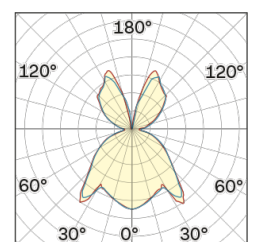

Lightning Type: Indirect

Light Distribution: Symmetric

COLOR

● 32, Canna di fucile

Discover

Souvlaki

Semispherical