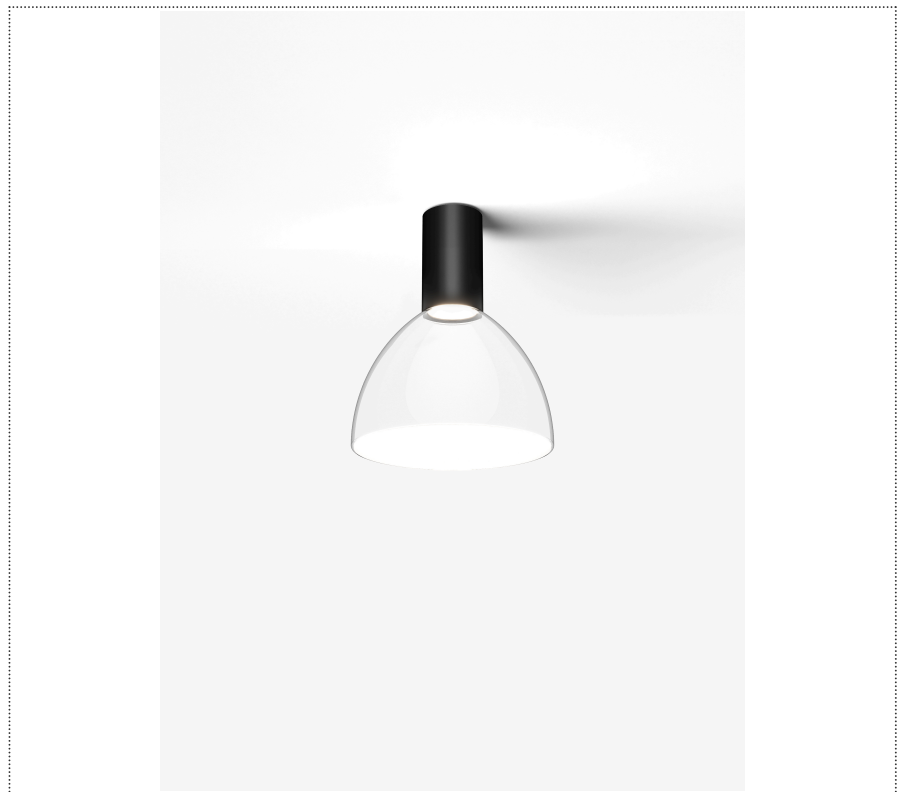

SOUVLAKI STANDALONE

FARETTO A PLAFONE CON DIFFUSORE IN VETRO

1SVH1 001 32 0L0

GENERAL

Ceiling

Surface

IP20

Lumen: 842

Interior

Glass: Glass semispherical

LED

MID POWER LED

2.700 K

CRI 90

300 mA SELV60

Macadam step 2

LED Life L80 B50 > 55.400 h

Classe Energetica: F

ELECTRICAL

300 mA SELV60

10,8 W

Classe 3

Driver not included