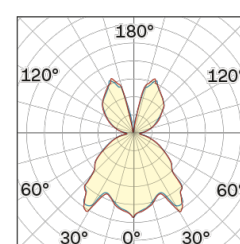

Lightning Type: Indirect

Light Distribution: Symmetric

COLOR

● 62, Nero (opaco)

Discover

Souvlaki

Conical