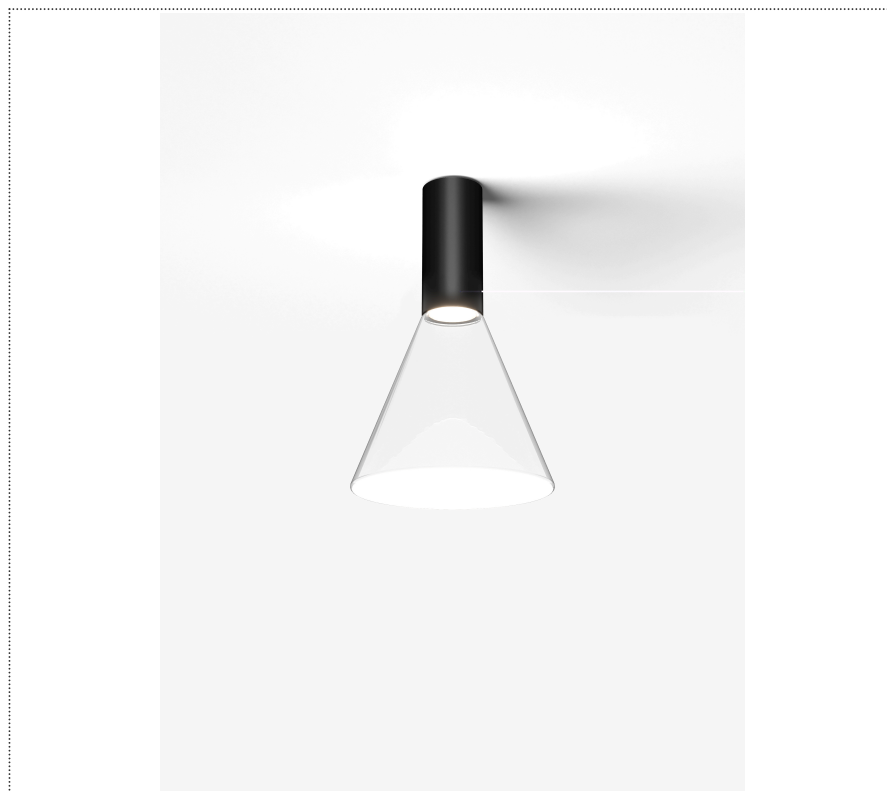

SOUVLAKI STANDALONE

FARETTO A PLAFONE CON DIFFUSORE IN VETRO E DRIVER INTEGRATO

1SVH2 002 62 ZL1

GENERAL

Ceiling

Surface

IP20

Lumen: 739

Interior

Glass: Glass conical

LED

MID POWER LED

3.000 K

CRI 90

220- 240V 50Hz

Macadam step 2

LED Life L80 B50 > 55.400 h

Classe Energetica: F

ELECTRICAL

220- 240V 50Hz

9,5 W

Classe 1

Driver included