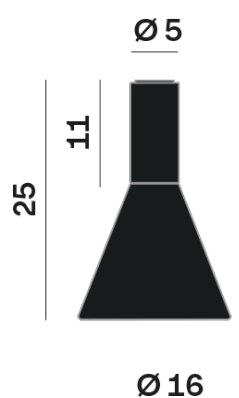

Lightning Type: Indirect

Light Distribution: Symmetric

COLOR

● 62, Nero (opaco)

Discover

Souvlaki

Conical