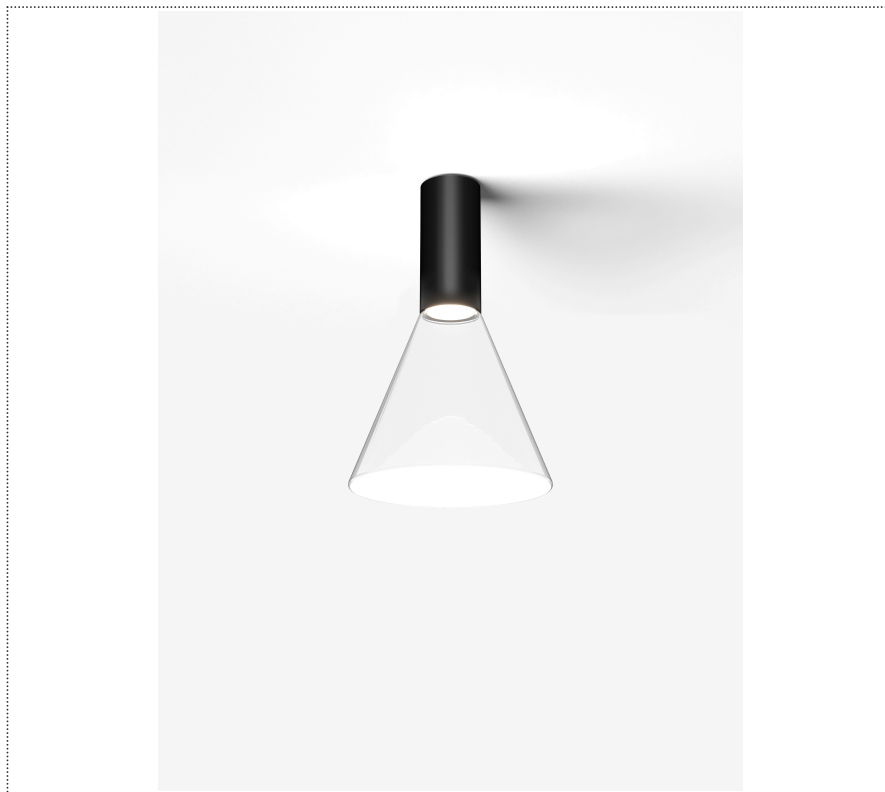

SOUVLAKI STANDALONE

FARETTO A PLAFONE CON DIFFUSORE IN VETRO E DRIVER INTEGRATO

1SVH2 002 62 ZL0

GENERAL

Ceiling

Surface

IP20

Lumen: 715

Interior

Glass: Glass conical

LED

MID POWER LED

2.700 K

CRI 90

220- 240V 50Hz

Macadam step 2

LED Life L80 B50 > 55.400 h

Classe Energetica: F

ELECTRICAL

220- 240V 50Hz

9,5 W

Classe 1

Driver included