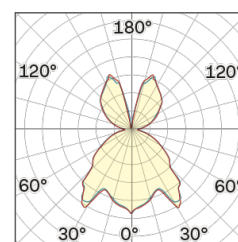

Lightning Type: Indirect

Light Distribution: Symmetric

COLOR

● 62, Nero (opaco)

Discover
Souvlaki

Conical