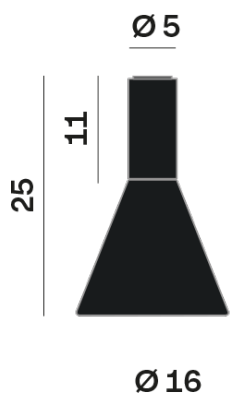

Lightning Type: Indirect

Light Distribution: Symmetric

COLOR

● 62, Nero (opaco)

Discover
Souvlaki

Conical