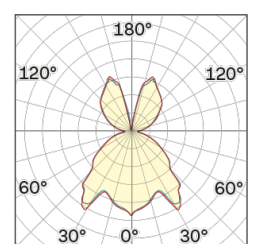

Lightning Type: Indirect

Light Distribution: Symmetric

COLOR

● 35, Nichel opaco

Discover

Souvlaki

Conical