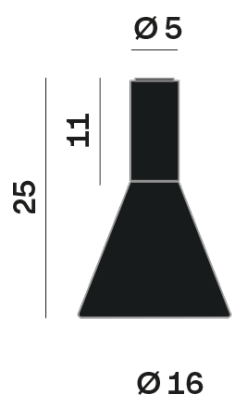

Lightning Type: Indirect

Light Distribution: Symmetric

COLOR

● 35, Nichel opaco

Discover

Souvlaki

Conical