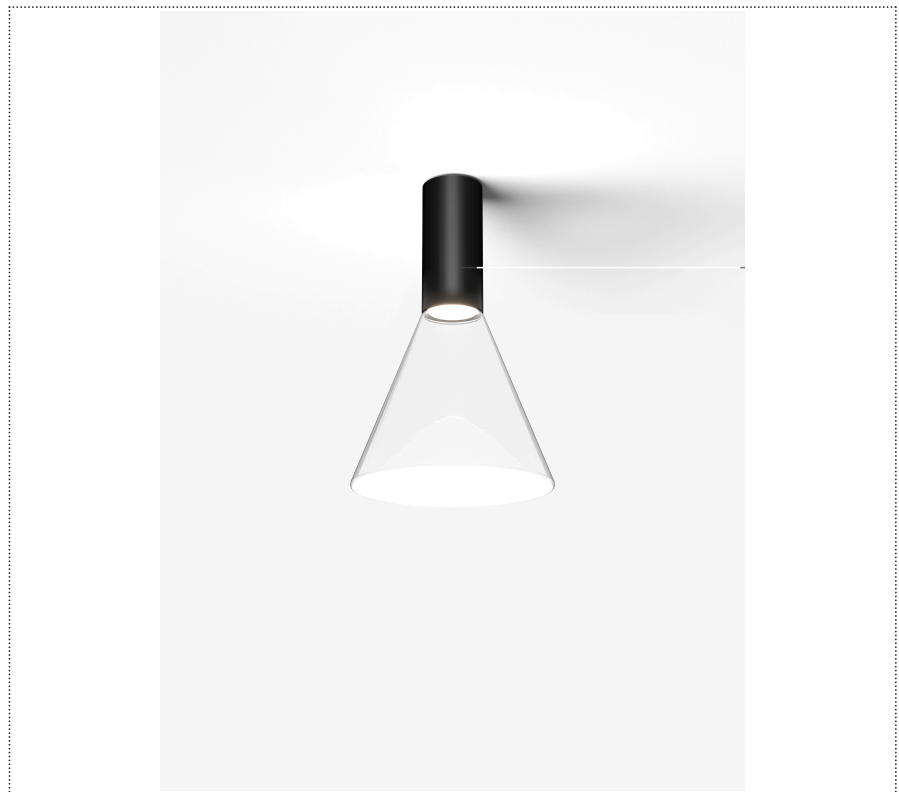

SOUVLAKI STANDALONE

FARETTO A PLAFONE CON DIFFUSORE IN VETRO E DRIVER INTEGRATO

1SVH2 002 35 ZL0

GENERAL

Ceiling

Surface

IP20

Lumen: 715

Interior

Glass: Glass conical

LED

MID POWER LED

2.700 K

CRI 90

220- 240V 50Hz

Macadam step 2

LED Life L80 B50 > 55.400 h

Classe Energetica: F

ELECTRICAL

220- 240V 50Hz

9,5 W

Classe 1

Driver included