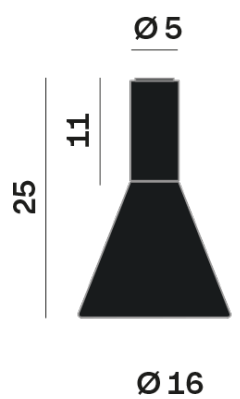

Lightning Type: Indirect

Light Distribution: Symmetric

COLOR

● 34, Oro opaco

Discover
Souvlaki

Conical