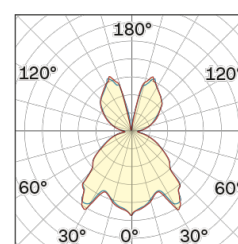

Lightning Type: Indirect

Light Distribution: Symmetric

COLOR

● 34, Oro opaco

Discover
Souvlaki

Conical