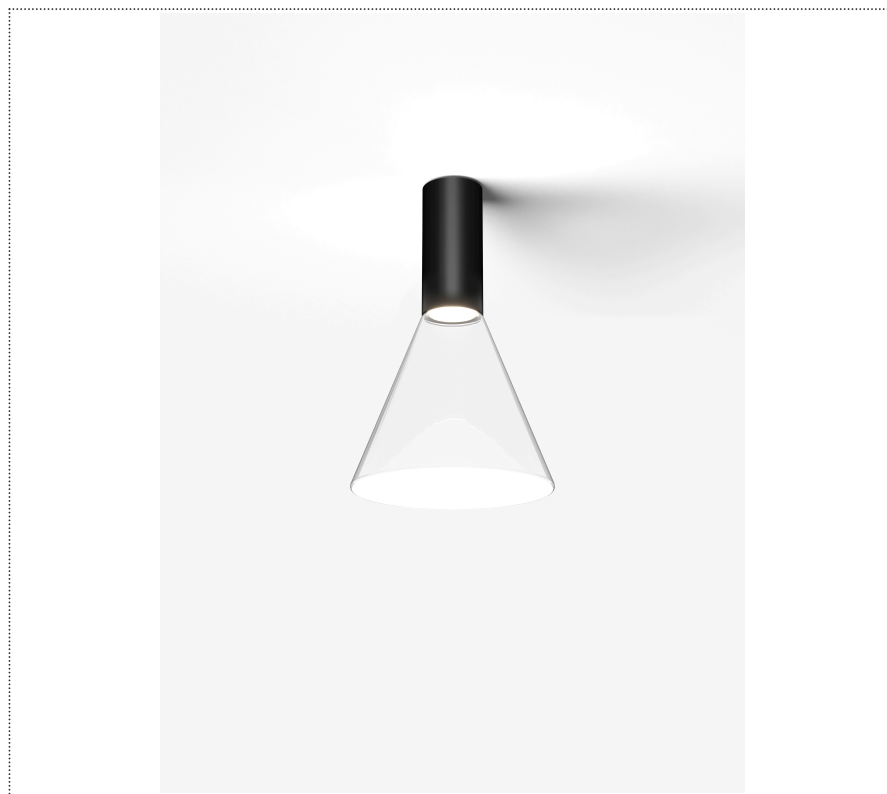

SOUVLAKI STANDALONE

FARETTO A PLAFONE CON DIFFUSORE IN VETRO E DRIVER INTEGRATO

1SVH2 002 34 ZL0

GENERAL

Ceiling

Surface

IP20

Lumen: 715

Interior

Glass: Glass conical

LED

MID POWER LED

2.700 K

CRI 90

220- 240V 50Hz

Macadam step 2

LED Life L80 B50 > 55.400 h

Classe Energetica: F

ELECTRICAL

220- 240V 50Hz

9,5 W

Classe 1

Driver included