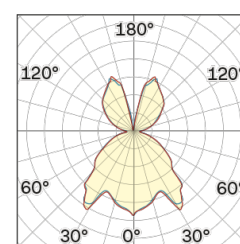

Lightning Type: Indirect

Light Distribution: Symmetric

COLOR

● 32, Canna di fucile

Discover

Souvlaki

Conical