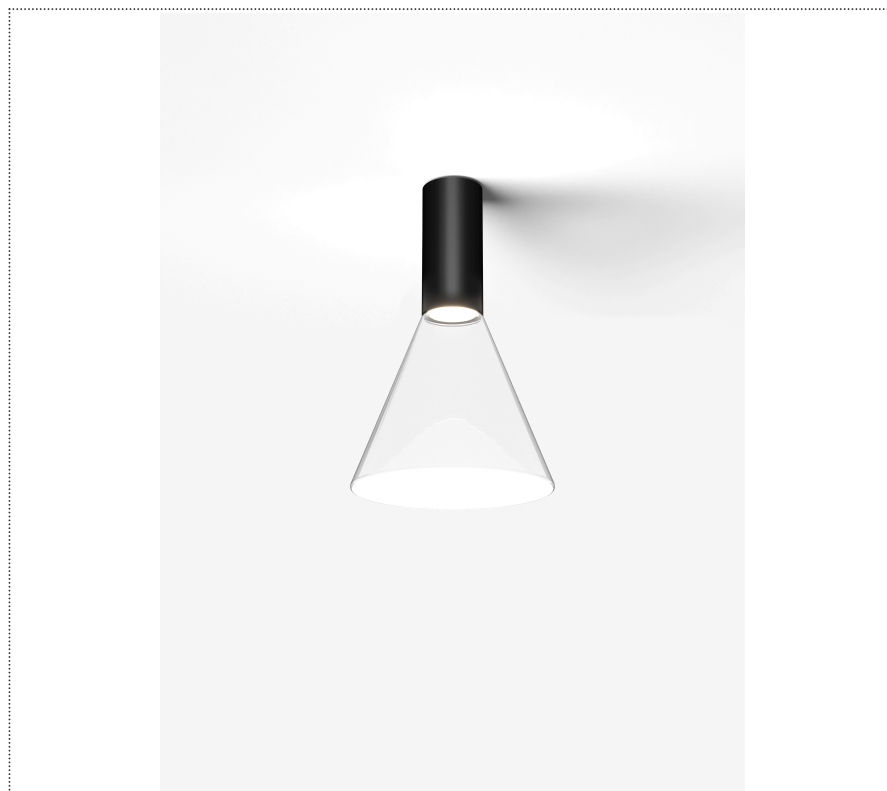

SOUVLAKI STANDALONE

FARETTO A PLAFONE CON DIFFUSORE IN VETRO E DRIVER INTEGRATO

1SVH2 002 32 ZL0

GENERAL

Ceiling

Surface

IP20

Lumen: 715

Interior

Glass: Glass conical

LED

MID POWER LED

2.700 K

CRI 90

220- 240V 50Hz

Macadam step 2

LED Life L80 B50 > 55.400 h

Classe Energetica: F

ELECTRICAL

220- 240V 50Hz

9,5 W

Classe 1

Driver included