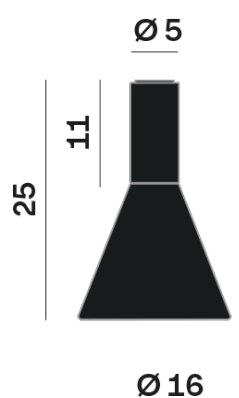

Lightning Type: Indirect

Light Distribution: Symmetric

COLOR

● 32, Canna di fucile

Discover

Souvlaki

Conical