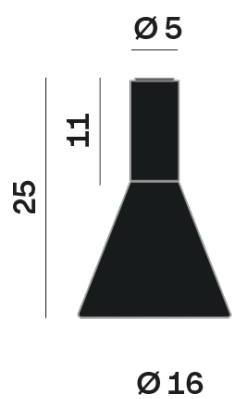

Lightning Type: Indirect

Light Distribution: Symmetric

COLOR

● 27, Rame opaco

Discover

Souvlaki

Conical