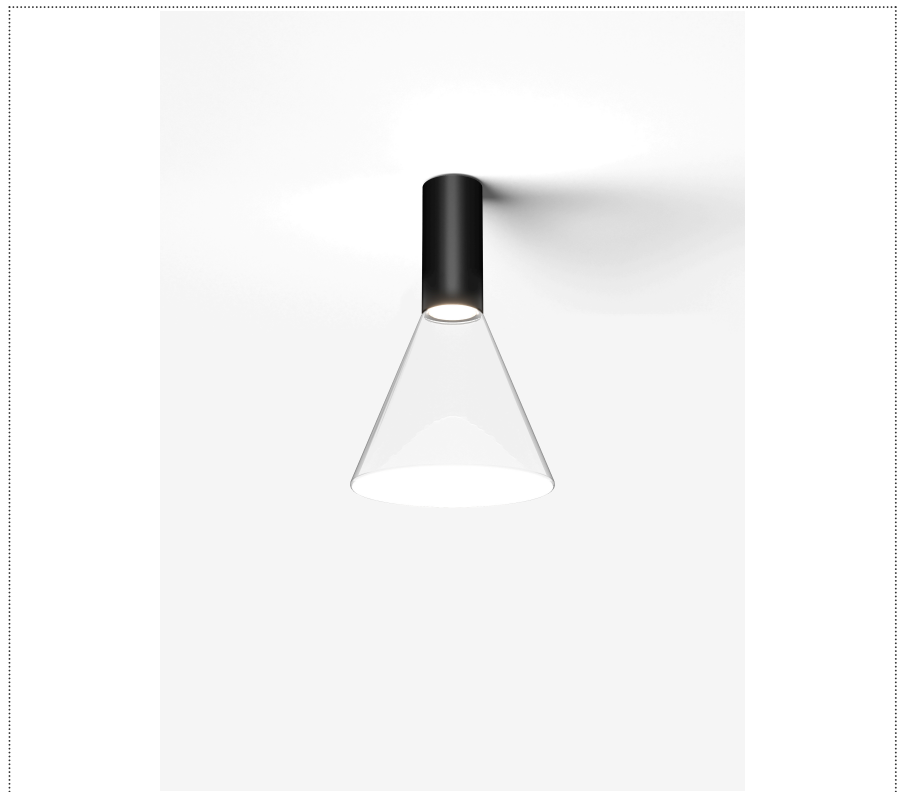

SOUVLAKI STANDALONE

FARETTO A PLAFONE CON DIFFUSORE IN VETRO E DRIVER INTEGRATO

1SVH2 002 27 ZL1

GENERAL

Ceiling

Surface

IP20

Lumen: 739

Interior

Glass: Glass conical

LED

MID POWER LED

3.000 K

CRI 90

220- 240V 50Hz

Macadam step 2

LED Life L80 B50 > 55.400 h

Classe Energetica: F

ELECTRICAL

220- 240V 50Hz

9,5 W

Classe 1

Driver included