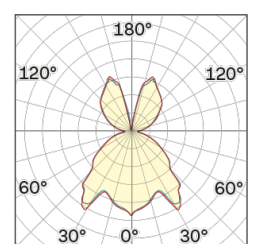

Lightning Type: Indirect

Light Distribution: Symmetric

COLOR

● 27, Rame opaco

Discover

Souvlaki

Conical