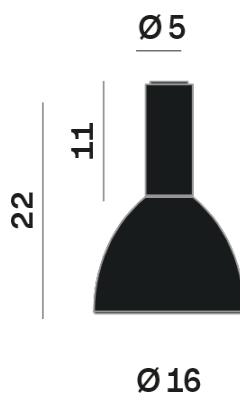

Lightning Type: Indirect

Light Distribution: Symmetric

COLOR

● 27, Rame opaco

Discover
Souvlaki

Semispherical