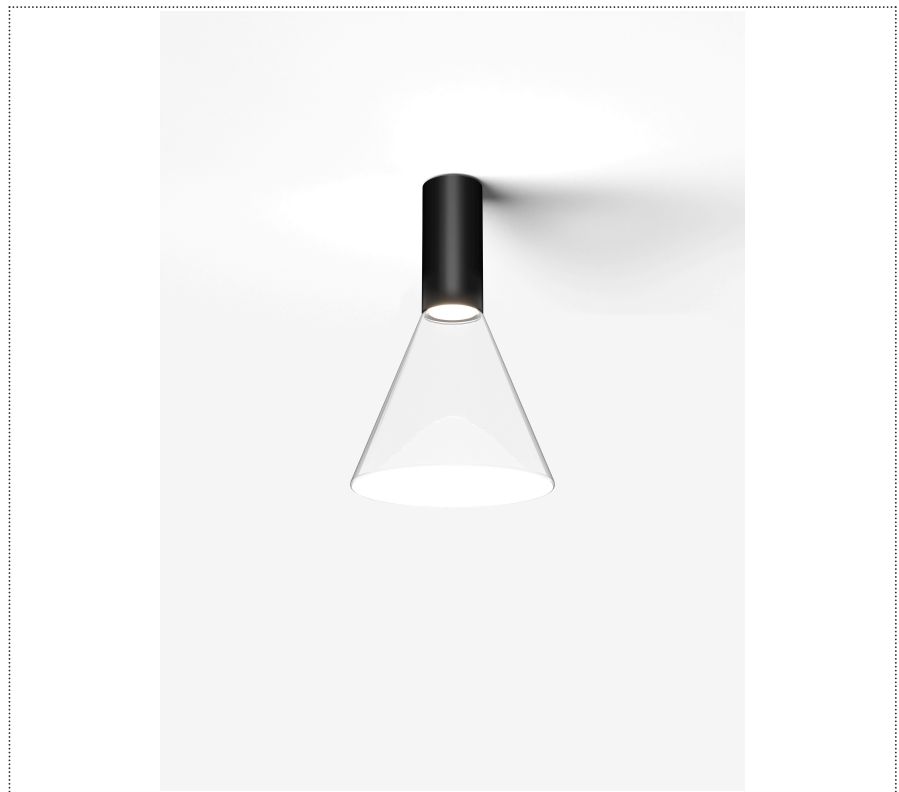

SOUVLAKI STANDALONE

FARETTO A PLAFONE CON DIFFUSORE IN VETRO E DRIVER INTEGRATO

1SVH2 002 27 ZL0

GENERAL

Ceiling

Surface

IP20

Lumen: 715

Interior

Glass: Glass conical

LED

MID POWER LED

2.700 K

CRI 90

220- 240V 50Hz

Macadam step 2

LED Life L80 B50 > 55.400 h

Classe Energetica: F

ELECTRICAL

220- 240V 50Hz

9,5 W

Classe 1

Driver included