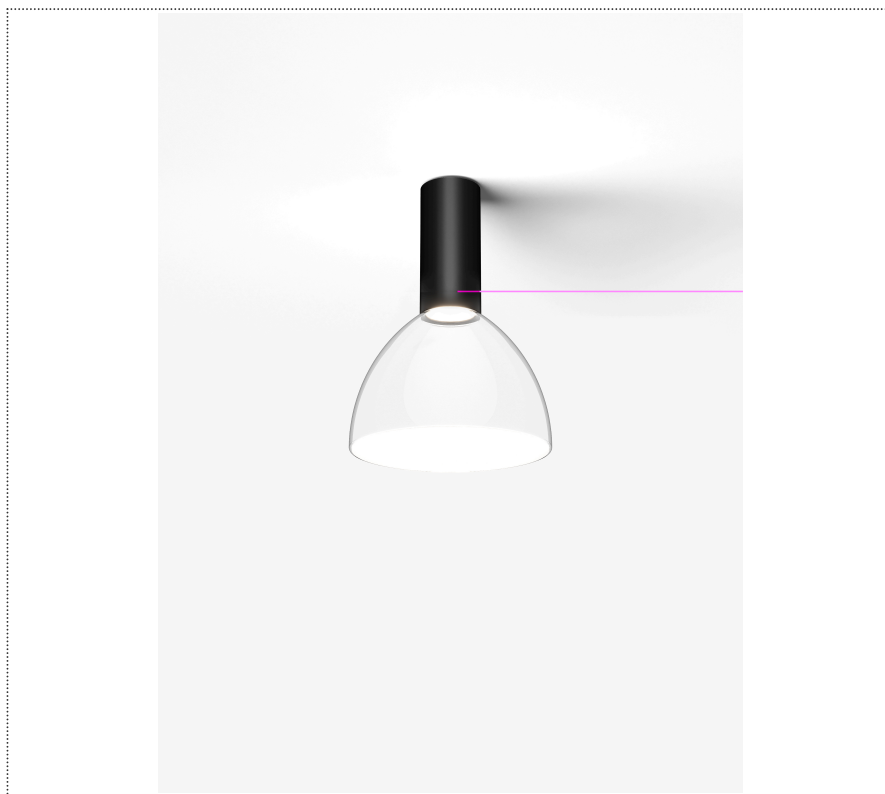

SOUVLAKI STANDALONE

FARETTO A PLAFONE CON DIFFUSORE IN VETRO E DRIVER INTEGRATO

1SVH2 002 27 ZL0

GENERAL

Ceiling

Surface

IP20

Lumen: 715

Interior

Glass: Glass conical

LED

MID POWER LED

2.700 K

CRI 90

220- 240V 50Hz

Macadam step 2

LED Life L80 B50 > 55.400 h

Classe Energetica: F

ELECTRICAL

220- 240V 50Hz

9,5 W

Classe 1

Driver included