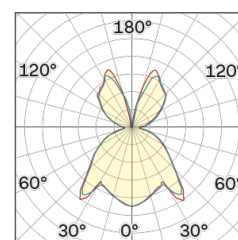

Lightning Type: Indirect

Light Distribution: Symmetric

COLOR

● 27, Rame opaco

Discover
Souvlaki

Semispherical