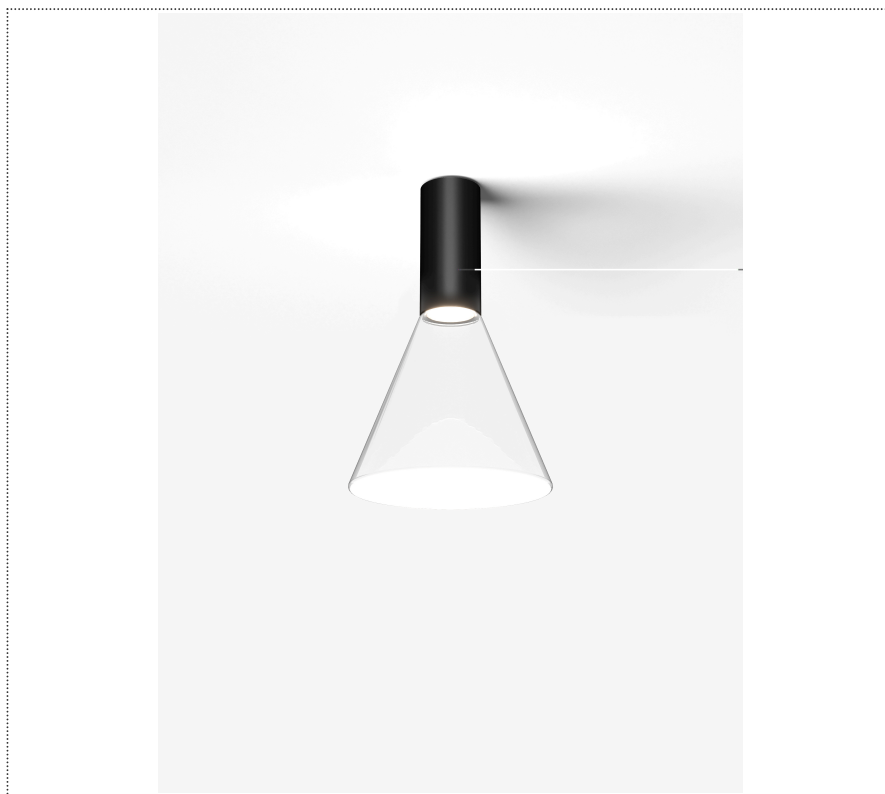

SOUVLAKI STANDALONE

FARETTO A PLAFONE CON DIFFUSORE IN VETRO E DRIVER INTEGRATO

1SVH2 002 26 ZL0

GENERAL

Ceiling

Surface

IP20

Lumen: 715

Interior

Glass: Glass conical

LED

MID POWER LED

2.700 K

CRI 90

220- 240V 50Hz

Macadam step 2

LED Life L80 B50 > 55.400 h

Classe Energetica: F

ELECTRICAL

220- 240V 50Hz

9,5 W

Classe 1

Driver included