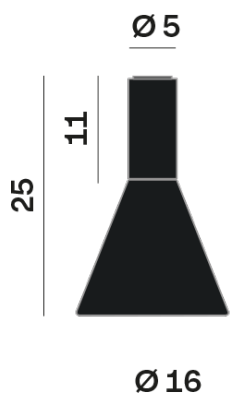

COLOR

● 26, Bronzo opaco

Discover
Souvlaki

Conical