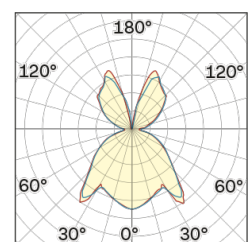

Lightning Type: Indirect

Light Distribution: Symmetric

COLOR

63, Bianco (opaco)

Discover

Souvlaki

Semispherical