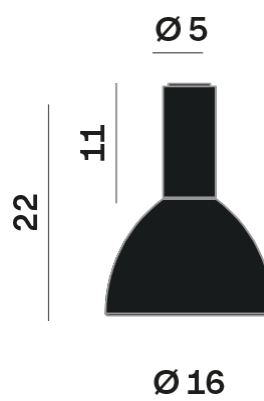

Interior

Glass: Glass semispherical

LED

MID POWER LED

2.700 K

CRI 90

220- 240V 50Hz

Macadam step 2

Lightning Type: Indirect

Light Distribution: Symmetric

COLOR

63, Bianco (opaco)

Discover

Souvlaki

Semispherical