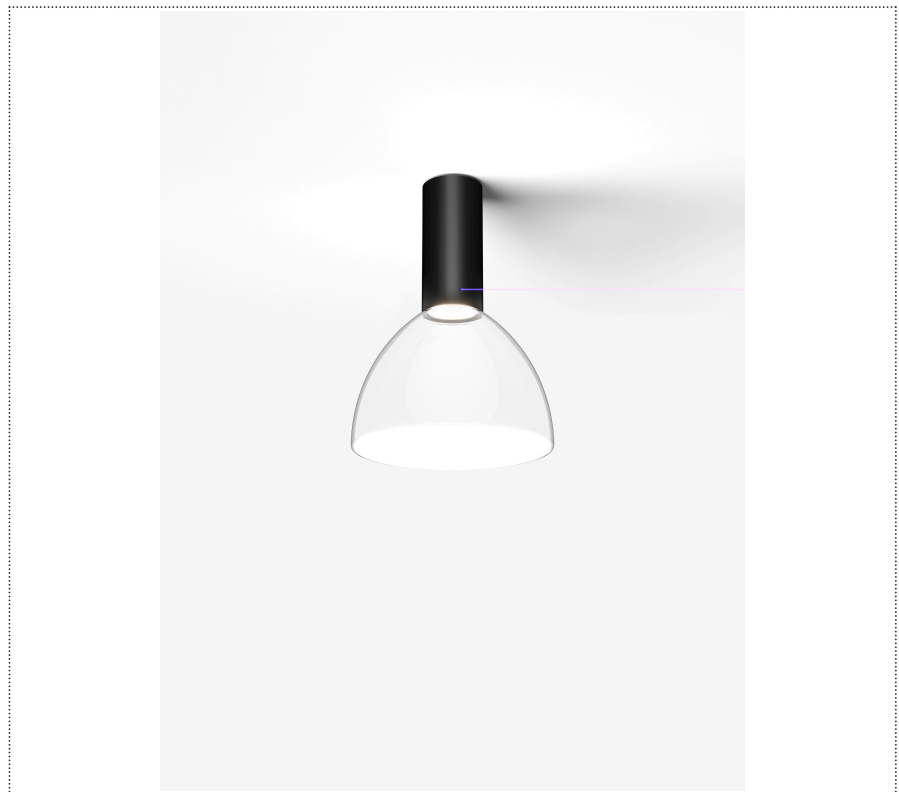

SOUVLAKI STANDALONE

FARETTO A PLAFONE CON DIFFUSORE IN VETRO E DRIVER INTEGRATO

1SVH2 001 63 ZL0

GENERAL

Ceiling

Surface

IP20

Lumen: 702

Interior

Glass: Glass semispherical

LED

MID POWER LED

2.700 K

CRI 90

220- 240V 50Hz

Macadam step 2

LED Life L80 B50 > 55.400 h

Classe Energetica: F

ELECTRICAL

220- 240V 50Hz

9,5 W

Classe 1

Driver included