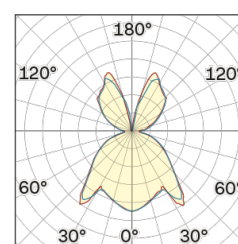

Lightning Type: Indirect

Light Distribution: Symmetric

COLOR

● 62, Nero (opaco)

Discover

Souvlaki

Semispherical