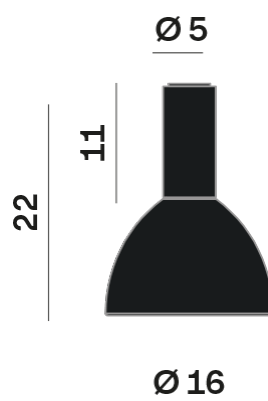

Interior

Glass: Glass semispherical

LED

MID POWER LED

3.000 K

CRI 90

220- 240V 50Hz

Macadam step 2

Lightning Type: Indirect

Light Distribution: Symmetric

COLOR

● 62, Nero (opaco)

Discover

Souvlaki

Semispherical