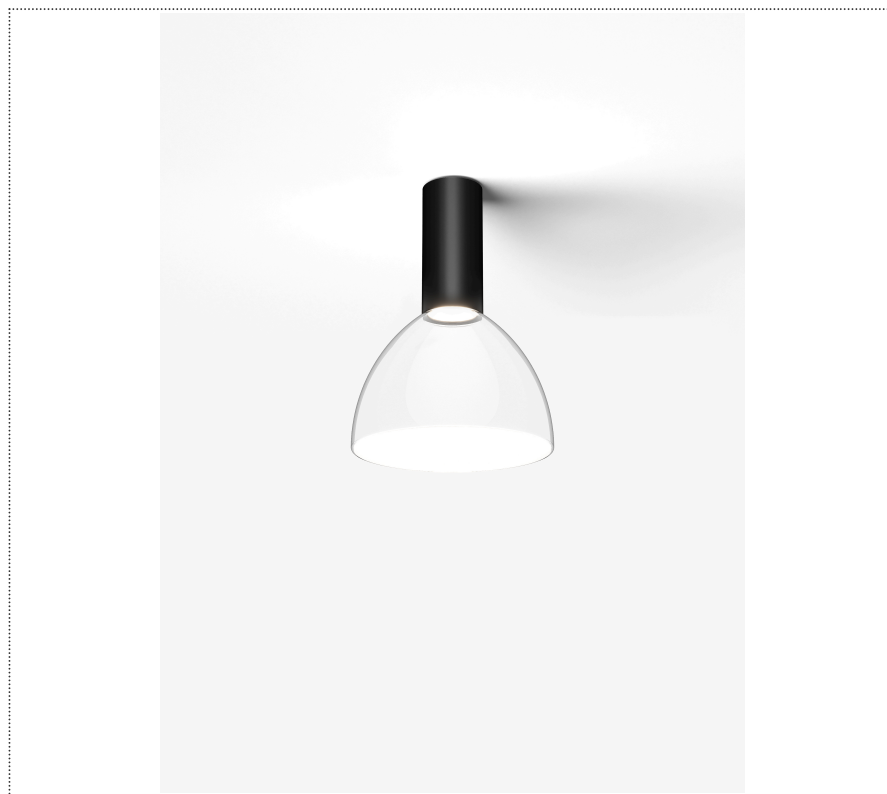

SOUVLAKI STANDALONE

FARETTO A PLAFONE CON DIFFUSORE IN VETRO E DRIVER INTEGRATO

1SVH2 001 62 ZL1

GENERAL

Ceiling

Surface

IP20

Lumen: 726

Interior

Glass: Glass semispherical

LED

MID POWER LED

3.000 K

CRI 90

220- 240V 50Hz

Macadam step 2

LED Life L80 B50 > 55.400 h

Classe Energetica: F

ELECTRICAL

220- 240V 50Hz

9,5 W

Classe 1

Driver included