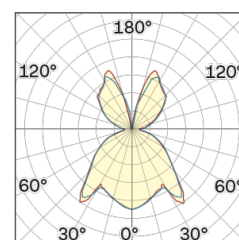

COLOR

● 62, Nero (opaco)

Discover
Souvlaki

Semispherical