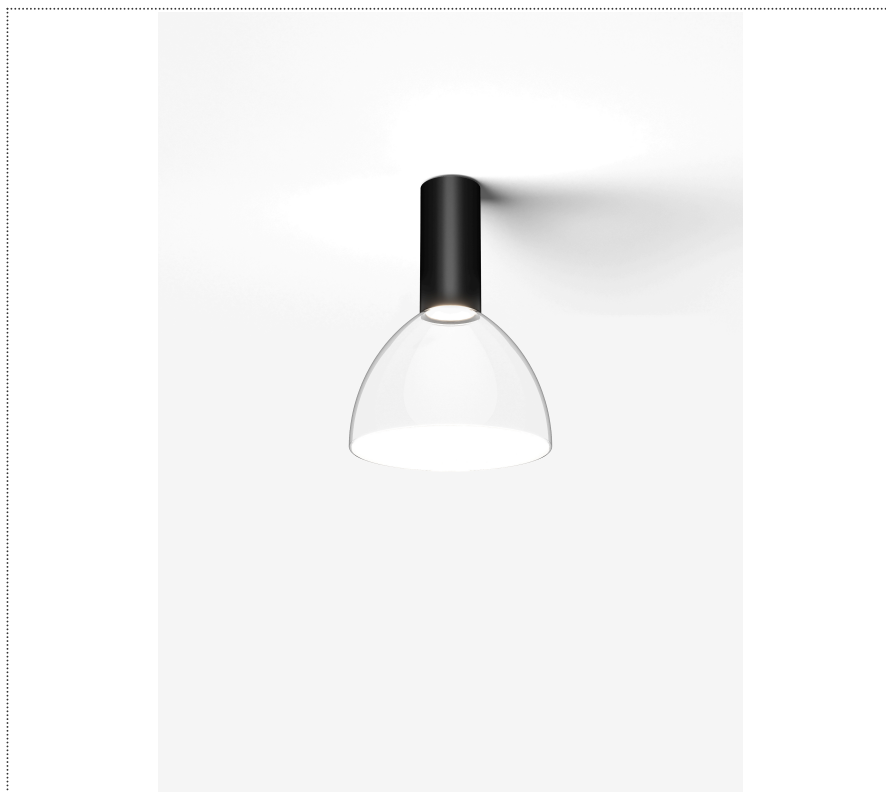

SOUVLAKI STANDALONE

FARETTO A PLAFONE CON DIFFUSORE IN VETRO E DRIVER INTEGRATO

1SVH2 001 62 ZL0

GENERAL

Ceiling

Surface

IP20

Lumen: 702

Interior

Glass: Glass semispherical

LED

MID POWER LED

2.700 K

CRI 90

220- 240V 50Hz

ELECTRICAL

220- 240V 50Hz

9,5 W

Classe 1

Driver included