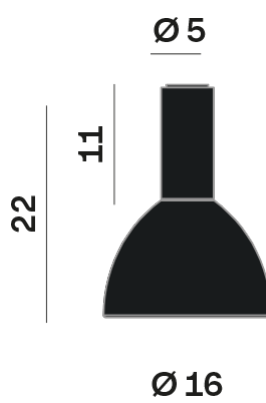

COLOR

● 62, Nero (opaco)

Discover
Souvlaki

Semispherical