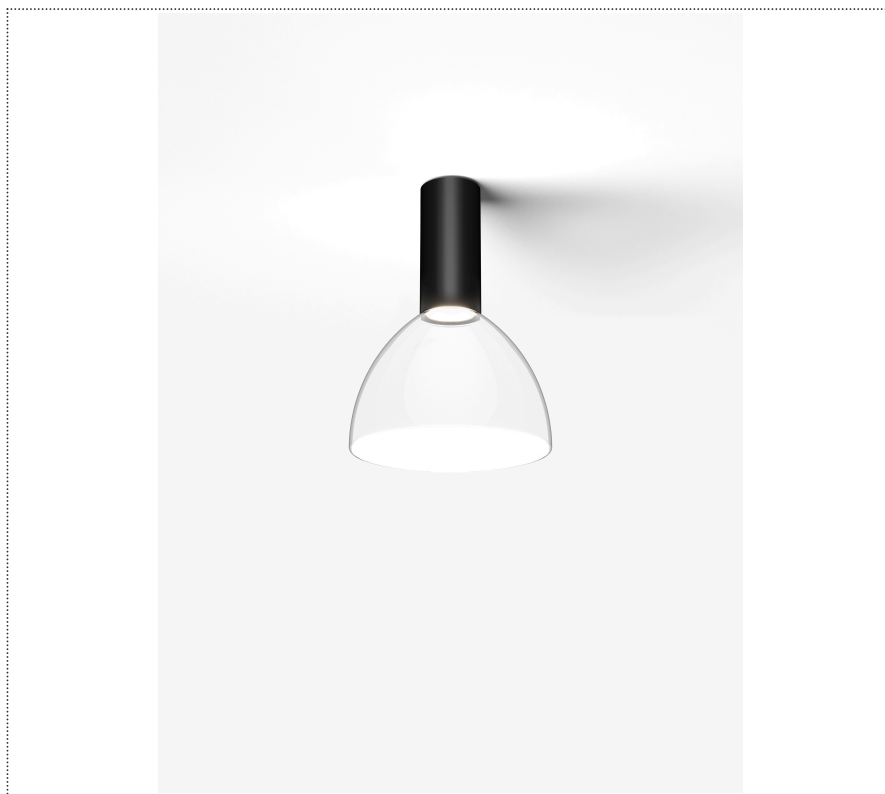

SOUVLAKI STANDALONE

FARETTO A PLAFONE CON DIFFUSORE IN VETRO E DRIVER INTEGRATO

1SVH2 001 35 ZL0

GENERAL

Ceiling

Surface

IP20

Lumen: 702

Interior

Glass: Glass semispherical

LED

MID POWER LED

2.700 K

CRI 90

220- 240V 50Hz

Macadam step 2

LED Life L80 B50 > 55.400 h

Classe Energetica: F

ELECTRICAL

220- 240V 50Hz

9,5 W

Classe 1

Driver included