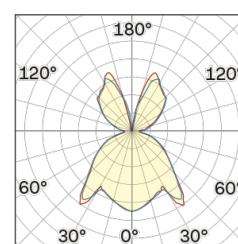

Lightning Type: Indirect

Light Distribution: Symmetric

COLOR

● 35, Nichel opaco

Discover
Souvlaki

Semispherical