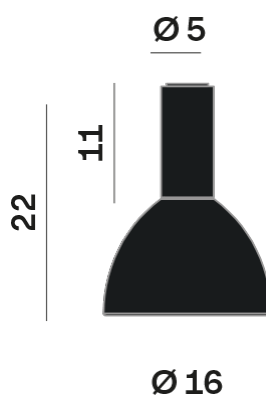

Interior

Glass: Glass semispherical

LED

MID POWER LED

2.700 K

CRI 90

220- 240V 50Hz

Macadam step 2

Lightning Type: Indirect

Light Distribution: Symmetric

COLOR

● 35, Nichel opaco

Discover
Souvlaki

Semispherical