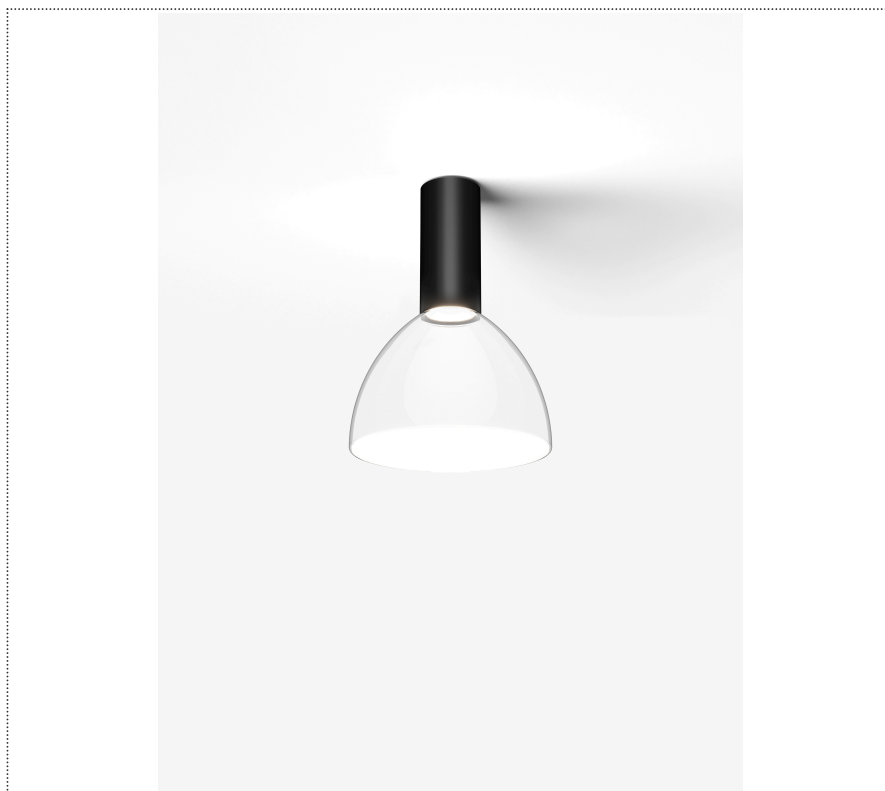

SOUVLAKI STANDALONE

FARETTO A PLAFONE CON DIFFUSORE IN VETRO E DRIVER INTEGRATO

1SVH2 001 27 ZL1

GENERAL

Ceiling

Surface

IP20

Lumen: 726

Interior

Glass: Glass semispherical

LED

MID POWER LED

3.000 K

CRI 90

220- 240V 50Hz

Macadam step 2

LED Life L80 B50 > 55.400 h

Classe Energetica: F

ELECTRICAL

220- 240V 50Hz

9,5 W

Classe 1

Driver included