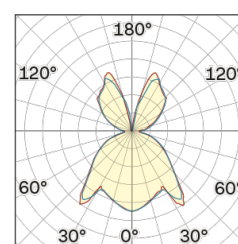

Lightning Type: Indirect

Light Distribution: Symmetric

COLOR

● 27, Rame opaco

Discover

Souvlaki

Semispherical