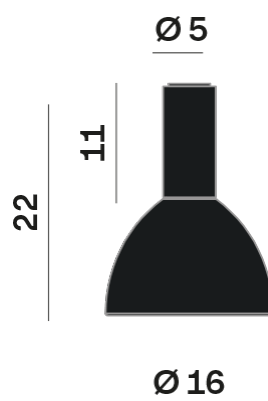

Interior

Glass: Glass semispherical

LED

MID POWER LED

3.000 K

CRI 90

220- 240V 50Hz

Macadam step 2

Lightning Type: Indirect

Light Distribution: Symmetric

COLOR

● 27, Rame opaco

Discover

Souvlaki

Semispherical