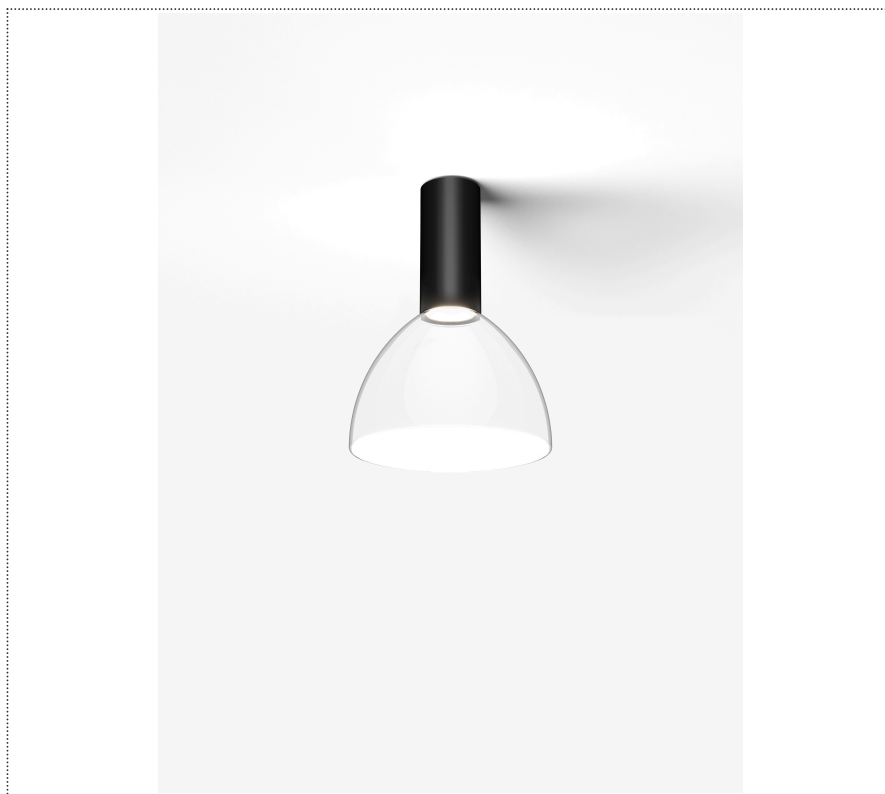

SOUVLAKI STANDALONE

FARETTO A PLAFONE CON DIFFUSORE IN VETRO E DRIVER INTEGRATO

1SVH2 001 26 ZL0

GENERAL

Ceiling

Surface

IP20

Lumen: 702

Interior

Glass: Glass semispherical

LED

MID POWER LED

2.700 K

CRI 90

220- 240V 50Hz

Macadam step 2

LED Life L80 B50 > 55.400 h

Classe Energetica: F

ELECTRICAL

220- 240V 50Hz

9,5 W

Classe 1

Driver included