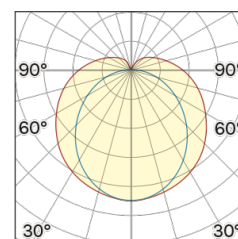

Lightning Type: Direct

Light Distribution: Diffused

COLOR

63, Bianco (opaco)

L 890 / 1.190 / 1.490

Discover
Souvlaki