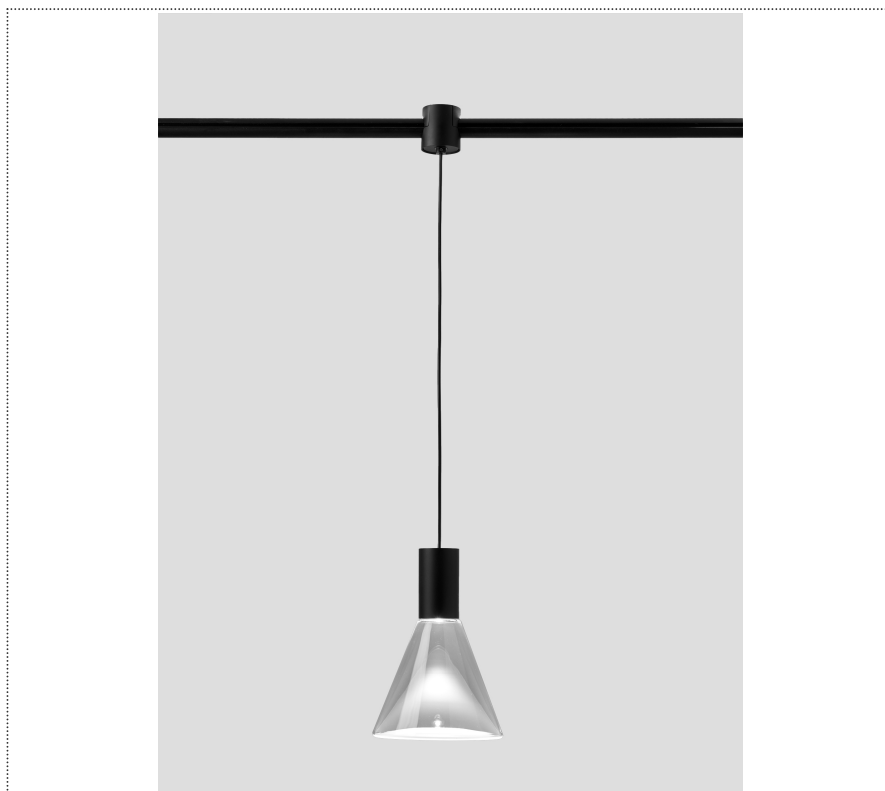

SOUVLAKI

FARETTO SOSPESO A BINARIO CON DIFFUSORE IN VETRO

ASVSH 002 35 ZL0

GENERAL

System

Track

IP20

Lumen: 915

Interior

Glass: Glass conical

LED

MID POWER LED

2.700 K

CRI 90

48V 320 mA

Macadam step 2

LED Life L80 B50 > 55.400 h

Classe Energetica: F

ELECTRICAL

48V

11,6 W

Classe 3

Driver included