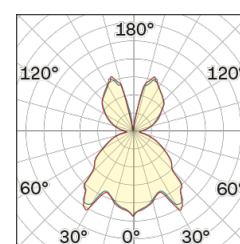

Lighting Type: Indirect

Light Distribution: Symmetric

COLOR

● 35, Nichel opaco

Discover
Souvlaki

Conical