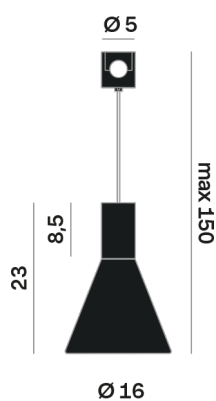

Lighting Type: Indirect

Light Distribution: Symmetric

COLOR

● 35, Nichel opaco

Discover
Souvlaki

Conical