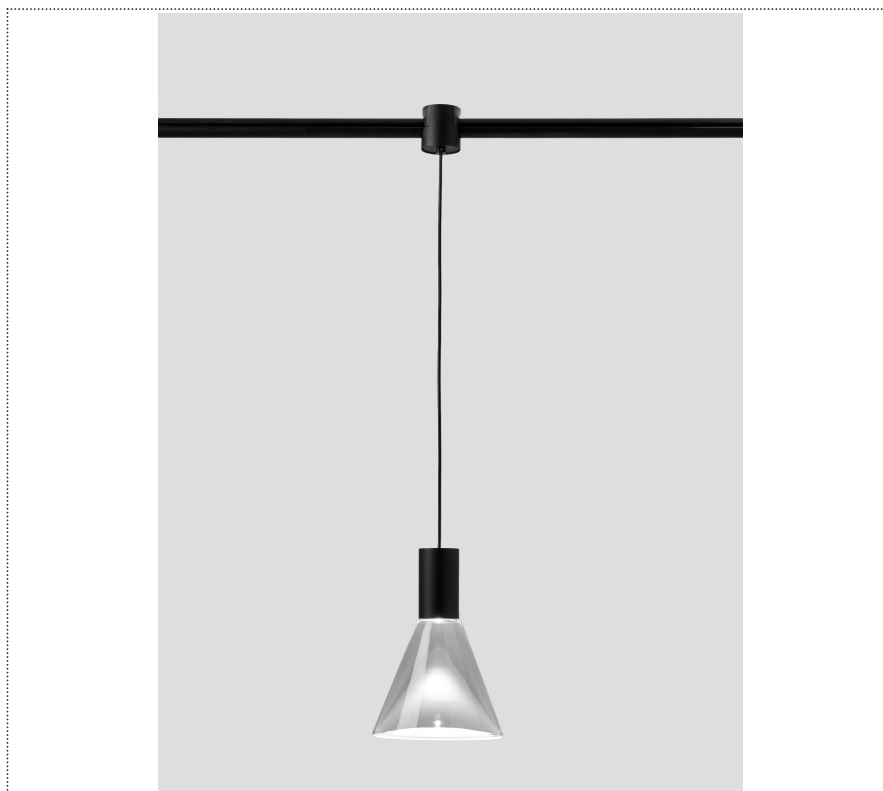

SOUVLAKI

FARETTO SOSPESO A BINARIO CON DIFFUSORE IN VETRO

ASVSH 002 35 PL1

GENERAL

System

Track

IP20

Lumen: 950

Interior

Glass: Glass conical

LED

MID POWER LED

3.000 K

CRI 90

48V 320 mA

Macadam step 2

LED Life L80 B50 > 55.400 h

Classe Energetica: F

ELECTRICAL

48V

11,6 W

Classe 3

Driver included