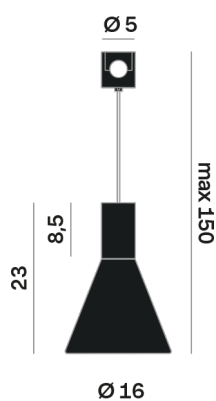

## OPTICAL | PHOTOMETRIC

Lighting Type: Indirect

Light Distribution: Symmetric

## COLOR

● 35, Nichel opaco

Discover  
*Souvlaki*

Conical