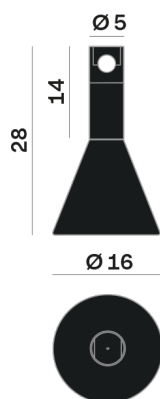

COLOR

● 35, Nichel opaco

Conical

Discover
Souvlaki