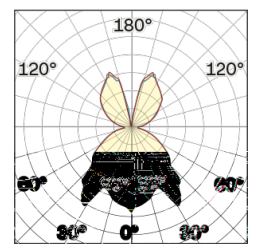

Lighting Type: Indirect

Light Distribution: Symmetric

COLOR

● 35, Nichel opaco

Discover

Souvlaki

Conical