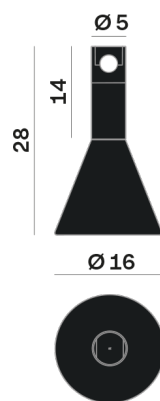

Interior

Glass: Glass conical

LED

MID POWER LED

2.700 K

CRI 90

48V 320 mA

Macadam step 2

Lighting Type: Indirect

Light Distribution: Symmetric

COLOR

● 35, Nichel opaco

Discover

Souvlaki

Conical