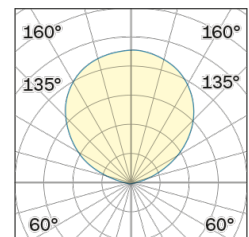

COLOR

63, Bianco (opaco)

Ø 2,5