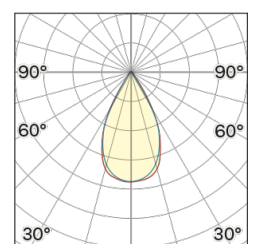

Lightning Type: Direct

Light Distribution: Symmetric

COLOR

● W6, Tortora

Discover

Souvlaki

Lens 60°