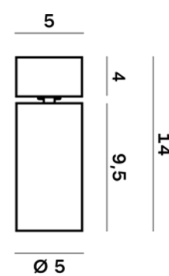

Lightning Type: Direct

Light Distribution: Symmetric

COLOR

● W6, Tortora

Discover

Souvlaki

Lens 60°