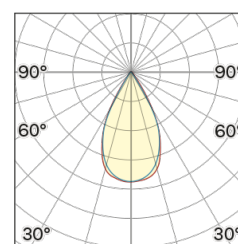

Lightning Type: Direct

Light Distribution: Symmetric

COLOR

● W6, Tortora

Discover
Souvlaki

Lens 60°