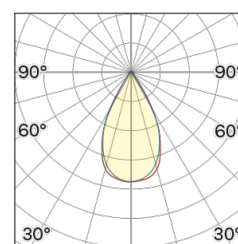

Lightning Type: Direct

Light Distribution: Symmetric

COLOR

● 43, Argento

Lens 60°

Discover
Souvlaki