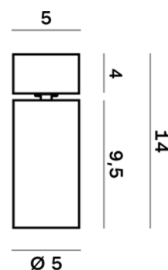

COLOR

● 43, Argento

Lens 60°

Discover
Souvlaki