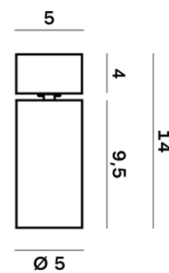

Lightning Type: Direct

Light Distribution: Symmetric

COLOR

● W4, Corda

Discover

Souvlaki

Lens 60°