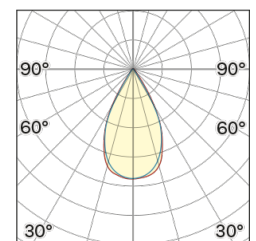

Lightning Type: Direct

Light Distribution: Symmetric

COLOR

● W4, Corda

Discover

Souvlaki

Lens 60°