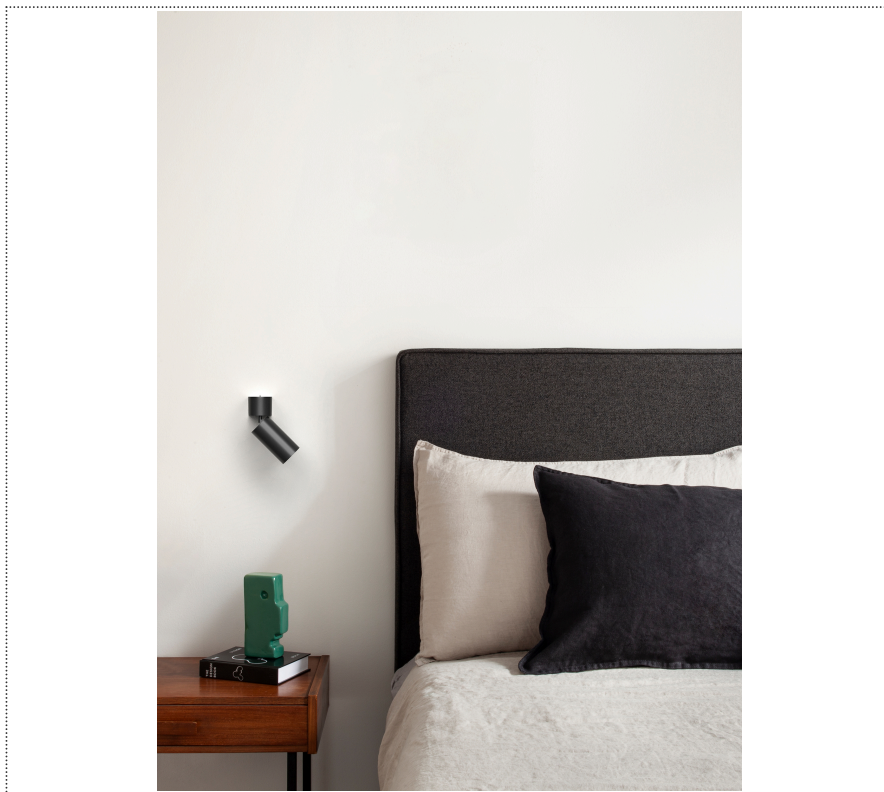

SOUVLAKI

W1

1SVW1 004 43 ZL1

GENERAL

Wall

Surface

IP20

Lumen: 694

Interior

Lens Beam: 60°

LED

COB LED

3.000 K

CRI 90

250mA

Macadam step 2

LED Life L70 B50 > 60.000 h

Classe Energetica: F

ELECTRICAL

220- 240V 50Hz

9,5 W

Classe1

Driver included

OPTICAL | PHOTOMETRIC

Lightning Type: Direct

Light Distribution: Symmetric

COLOR

● 43, Argento