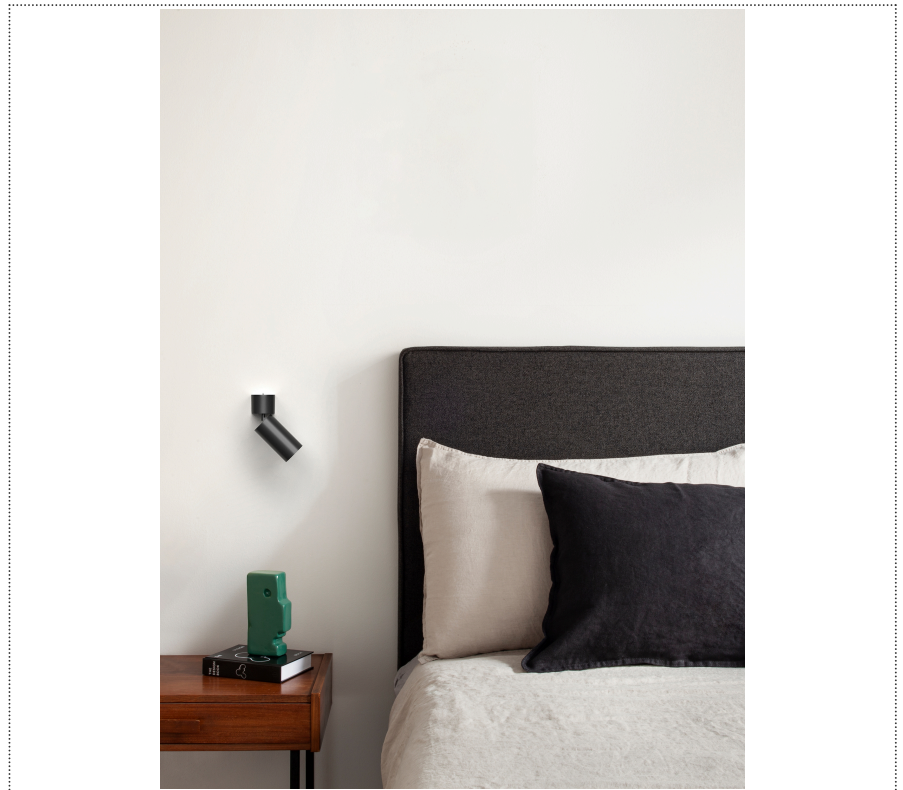

SOUVLAKI

W1

1SVW1 004 W4 ZL0

GENERAL

Wall

Surface

IP20

Lumen: 694

Interior

Lens Beam: 60°

LED

COB LED

2.700 K

CRI 90

250mA

Macadam step 2

LED Life L70 B50 > 60.000 h

Classe Energetica: F

ELECTRICAL

220- 240V 50Hz

9,5 W

Classe1

Driver included

OPTICAL | PHOTOMETRIC

Lightning Type: Direct

Light Distribution: Symmetric

COLOR

● W4, Corda

Discover

Souvlaki