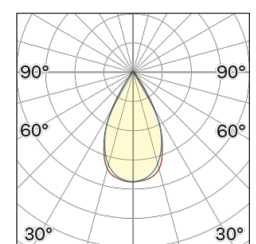

## OPTICAL | PHOTOMETRIC

Lightning Type: Direct

Light Distribution: Symmetric

## COLOR

● W4, Corda

Discover

Souvlaki

Lens 60°