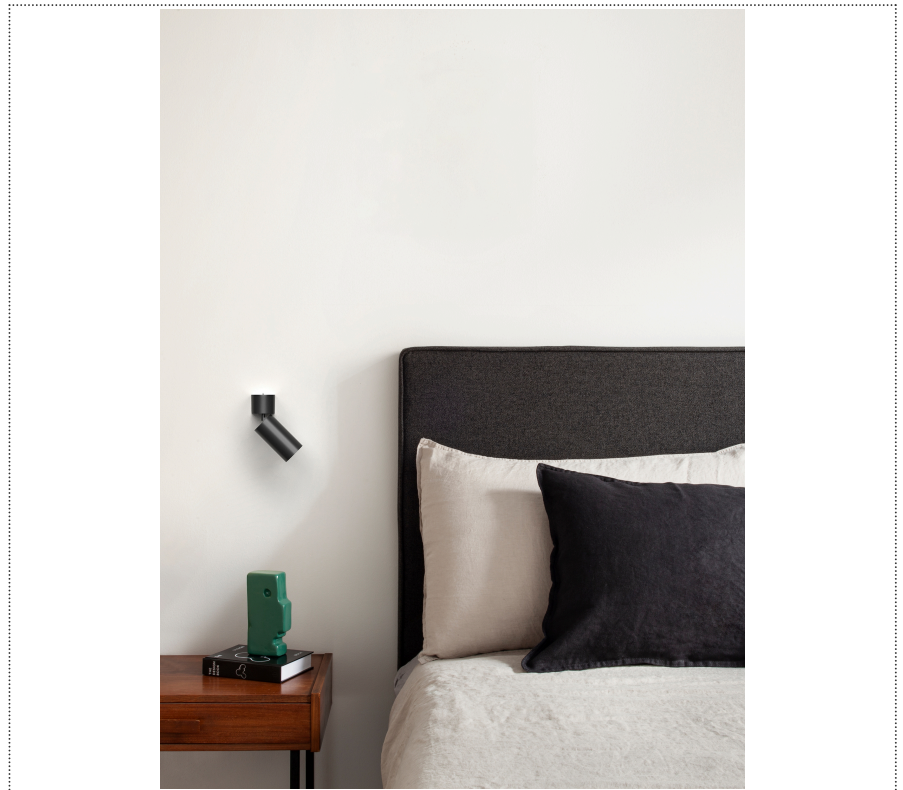

SOUVLAKI

W1

1SVW1 004 W2 ZL0

GENERAL

Wall

Surface

IP20

Lumen: 694

Interior

Lens Beam: 60°

LED

COB LED

2.700 K

CRI 90

250mA

Macadam step 2

LED Life L70 B50 > 60.000 h

Classe Energetica: F

ELECTRICAL

220- 240V 50Hz

9,5 W

Classe1

Driver included

OPTICAL | PHOTOMETRIC

Lightning Type: Direct

Light Distribution: Symmetric

COLOR

● W2, Sabbia

Discover

Souvlaki