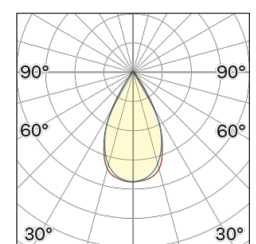

COLOR

● W2, Sabbia

Discover

Souvlaki

Lens 60°