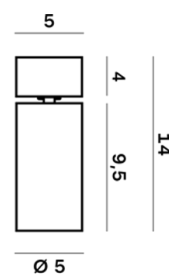

Lightning Type: Direct

Light Distribution: Symmetric

COLOR

● 33, Oro regale

Discover
Souvlaki

Lens 36°