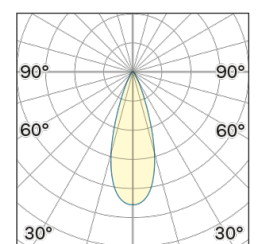

Lightning Type: Direct

Light Distribution: Symmetric

COLOR

● 33, Oro regale

Discover
Souvlaki

Lens 36°