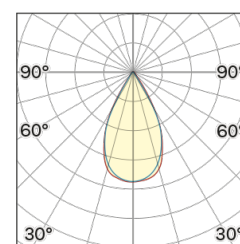

Lightning Type: Direct

Light Distribution: Symmetric

COLOR

● 64, Bronzo

Discover
Souvlaki

Lens 60°