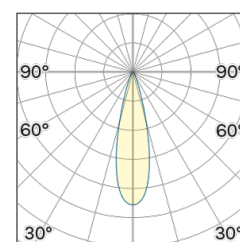

Lightning Type: Direct

Light Distribution: Symmetric

COLOR

● 33, Oro regale

Discover
Souvlaki

Lens 24°