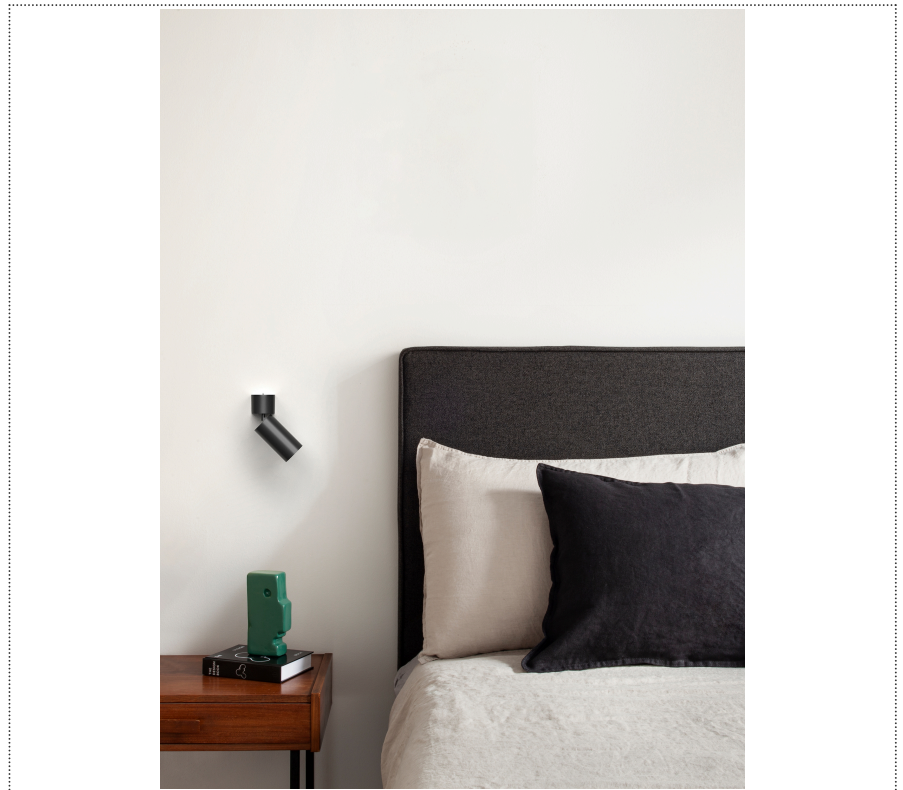

SOUVLAKI

W1

1SVW1 002 W4 ZL1

GENERAL

Wall

Surface

IP20

Lumen: 800

Interior

Lens Beam: 24°

LED

COB LED

3.000 K

CRI 90

250mA

Macadam step 2

LED Life L70 B50 > 60.000 h

Classe Energetica: F

ELECTRICAL

220- 240V 50Hz

9,5 W

Classe1

Driver included

OPTICAL | PHOTOMETRIC

Lightning Type: Direct

Light Distribution: Symmetric

COLOR

● W4, Corda

Discover

Souvlaki