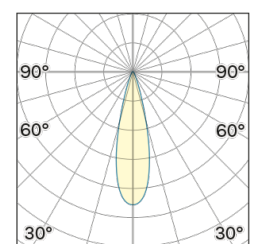

## OPTICAL | PHOTOMETRIC

Lightning Type: Direct

Light Distribution: Symmetric

## COLOR

● W4, Corda

Discover

Souvlaki

Lens 24°