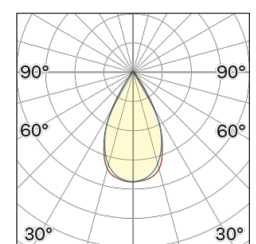

## OPTICAL | PHOTOMETRIC

Lightning Type: Direct

Light Distribution: Symmetric

## COLOR

● 35, Nichel opaco

Discover

Souvlaki

Lens 60°