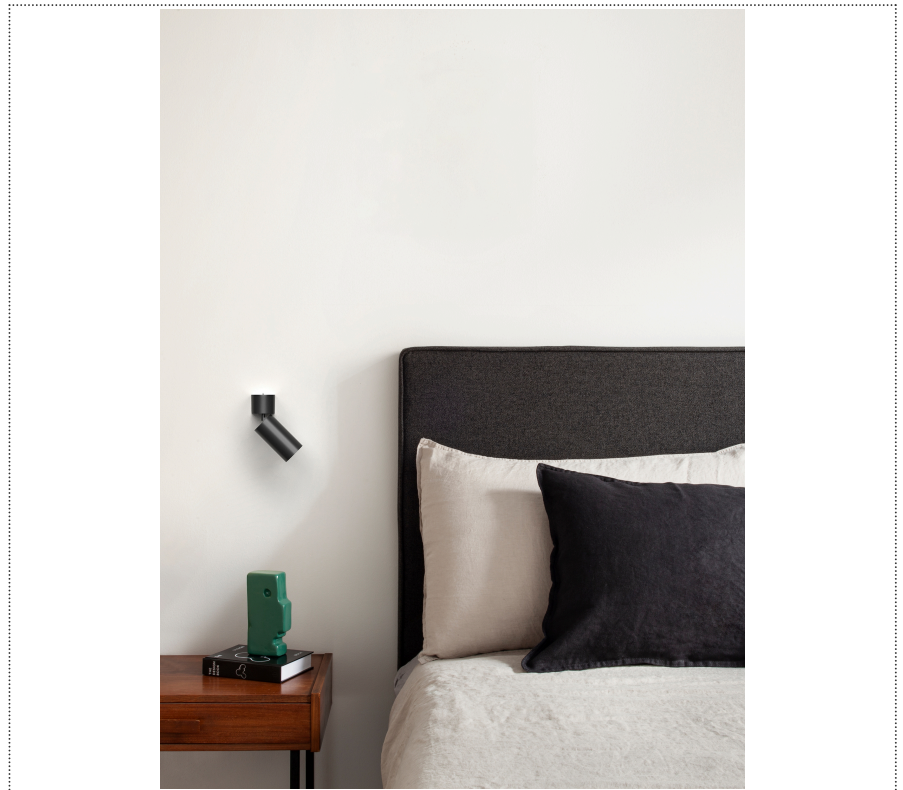

SOUVLAKI

W1

1SVW1 004 35 ZL0

GENERAL

Wall

Surface

IP20

Lumen: 694

Interior

Lens Beam: 60°

LED

COB LED

2.700 K

CRI 90

250mA

Macadam step 2

LED Life L70 B50 > 60.000 h

Classe Energetica: F

ELECTRICAL

220- 240V 50Hz

9,5 W

Classe1

Driver included

OPTICAL | PHOTOMETRIC

Lightning Type: Direct

Light Distribution: Symmetric

COLOR

● 35, Nichel opaco

Discover

Souvlaki