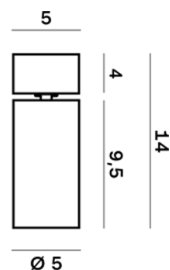

Lightning Type: Direct

Light Distribution: Symmetric

COLOR

● 26, Bronzo opaco

Discover
Souvlaki

Lens 36°