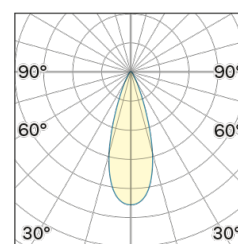

Lightning Type: Direct

Light Distribution: Symmetric

COLOR

● 26, Bronzo opaco

Discover
Souvlaki

Lens 36°