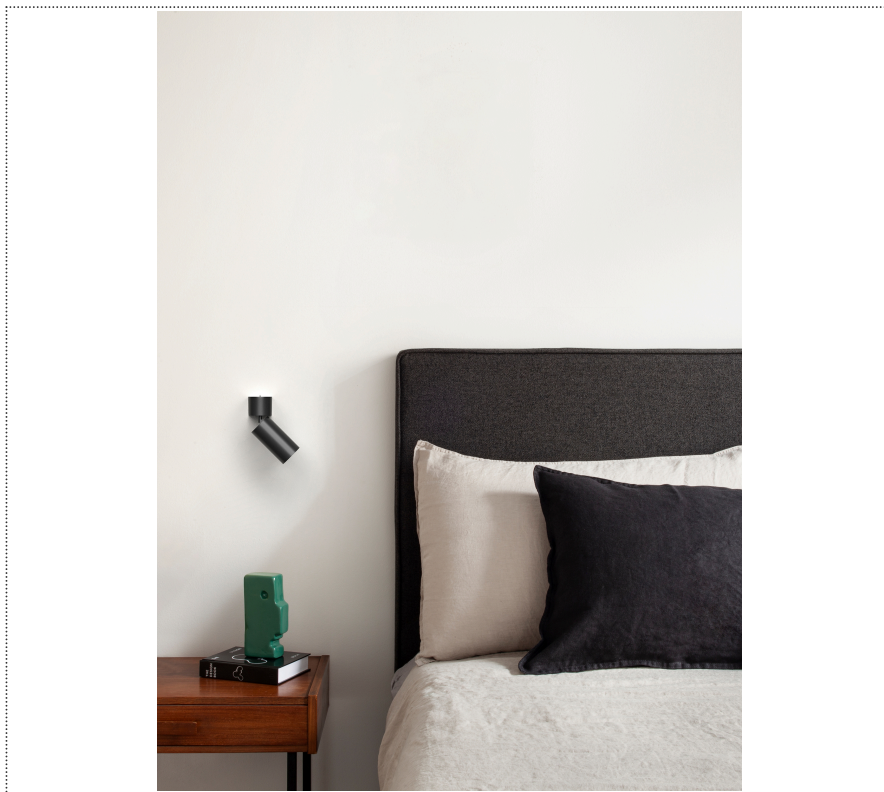

SOUVLAKI

W1

1SVW1 003 26 ZLO

GENERAL

Wall

Surface

IP20

Lumen: 662

Interior

Lens Beam: 36°

LED

COB LED

2.700 K

CRI 90

250mA

Macadam step 2

LED Life L70 B50 > 60.000 h

Classe Energetica: F

ELECTRICAL

220- 240V 50Hz

9,5 W

Classe1

Driver included

OPTICAL | PHOTOMETRIC

Lightning Type: Direct

Light Distribution: Symmetric

COLOR

● 26, Bronzo opaco

Discover
Souvlaki