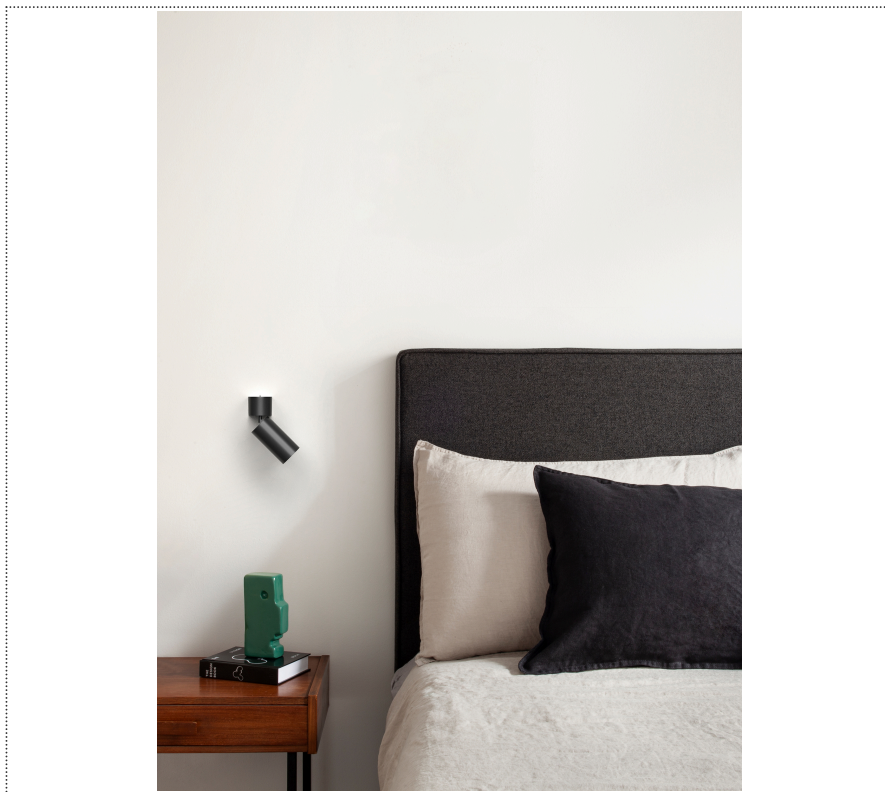

SOUVLAKI

W1

1SVW1 003 64 ZL1

GENERAL

Wall

Surface

IP20

Lumen: 662

Interior

Lens Beam: 36°

LED

COB LED

3.000 K

CRI 90

250mA

Macadam step 2

LED Life L70 B50 > 60.000 h

Classe Energetica: F

ELECTRICAL

220- 240V 50Hz

9,5 W

Classe1

Driver included

OPTICAL | PHOTOMETRIC

Lightning Type: Direct

Light Distribution: Symmetric

COLOR

● 64, Bronzo

Discover
Souvlaki