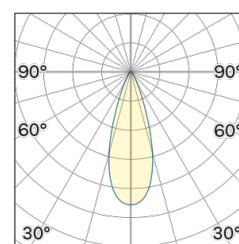

Lightning Type: Direct

Light Distribution: Symmetric

COLOR

● 64, Bronzo

Discover
Souvlaki

Lens 36°